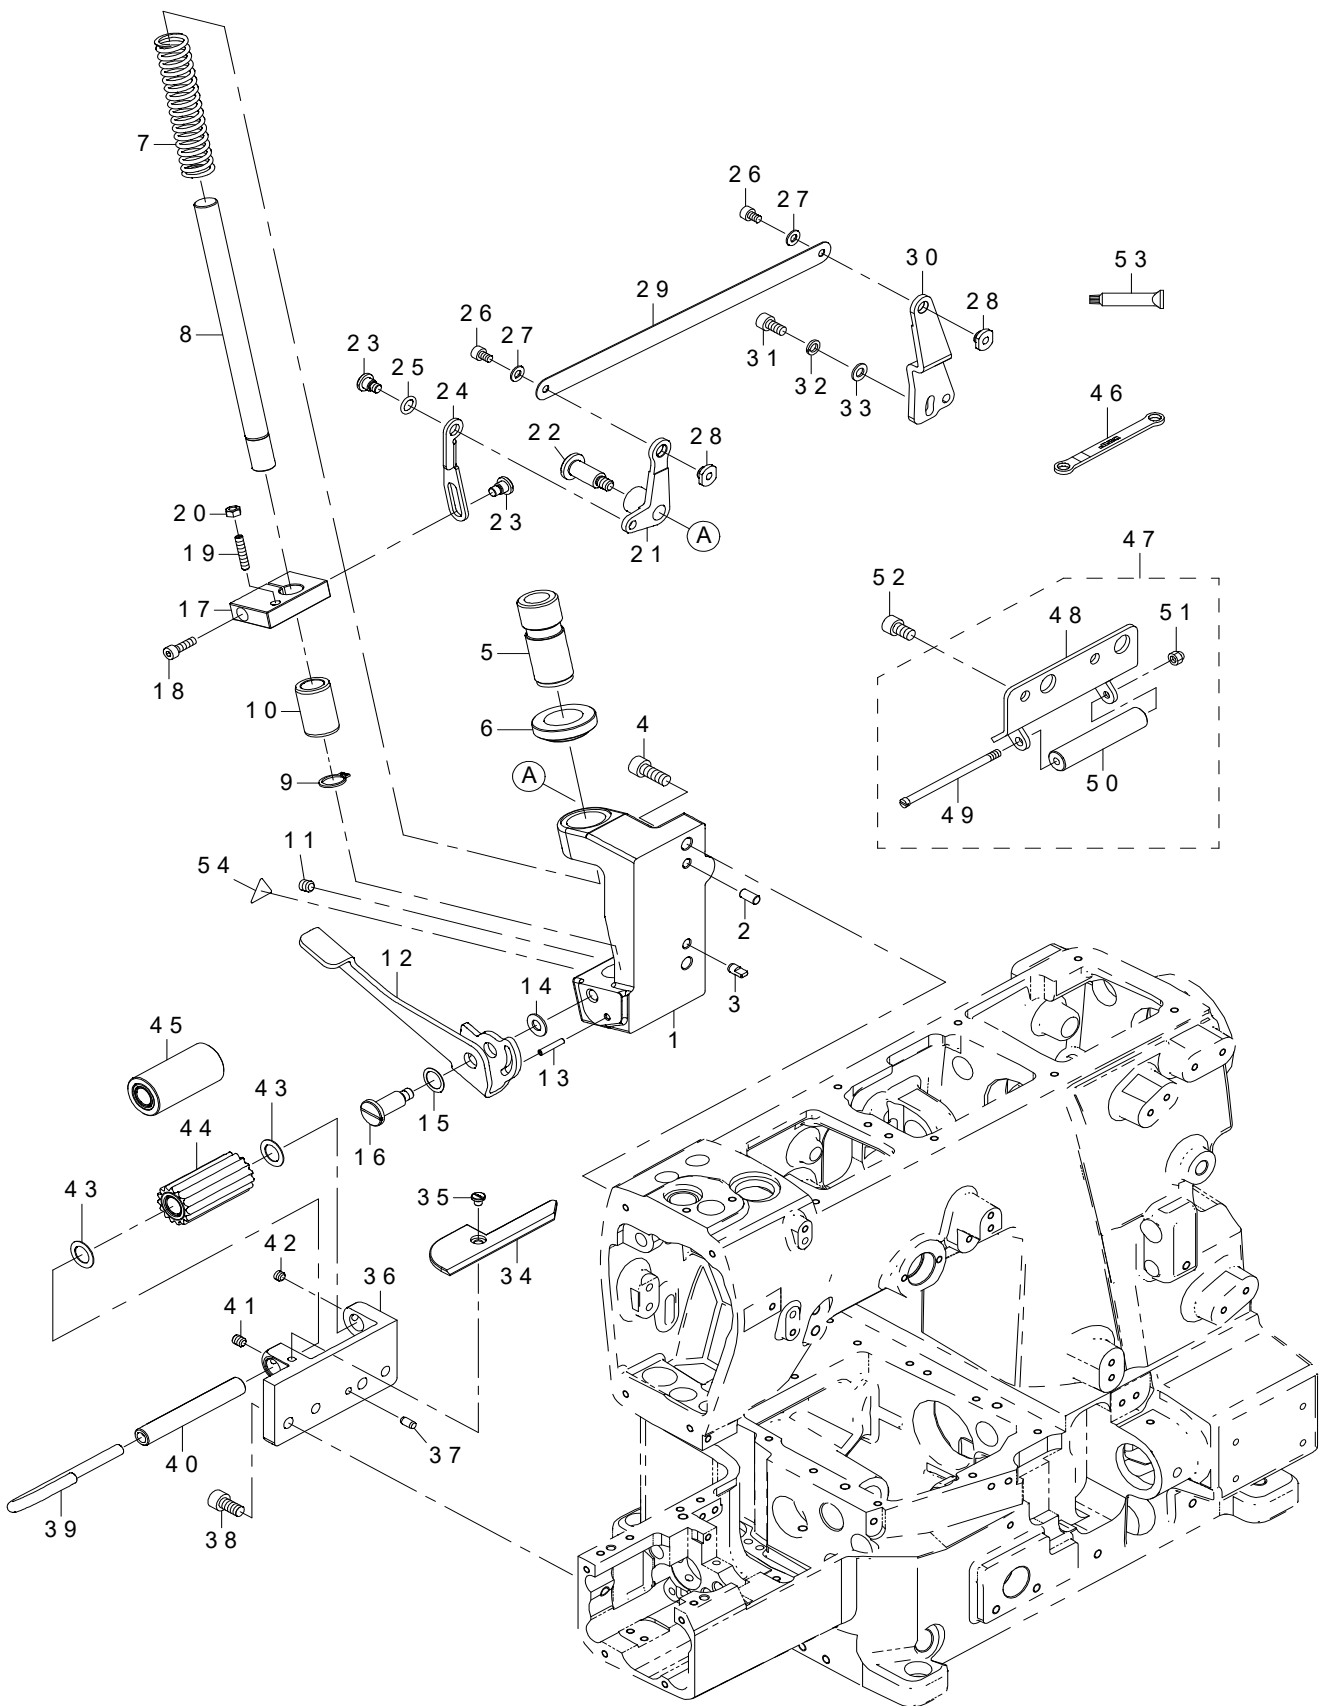

2. PL12/PL13 (2)

REF.NO	NOTE	PART NO	DESCRIPTION	Qty
1		134-71701	BRACKET ROLLER LIFTER	1
2		134-77708	PIN 2	1
3		134-74903	PIN	1
4		SM-6061602-TP	SCREW M6 L=16	2
5		134-71800	REGULATOR	1
6		134-72303	NUT	1
7		134-72105	SPRING	1
8		134-71909	BAR ROLLER PRESSER	1
9		RC-1200001-KP	C-SHAPED SNAP RING	1
10		134-72006	ROLLER PRESS BAR BUSHING	1
11		SM-8060612-TP	SCREW M6 L=6	1
12		134-72402	LEVER LIFTER	1
13		PS-0300162-KH	SPRING PIN 3X16	1
14		WP-0621016-SH	WASHER	1
15		WZ-1052010-KP	WAVED WASHER	1
16		SD-0901806-TP	SHOULDER SCREW	1
17		134-72501	LIFTER	1
18		SM-6041402-TP	SCREW M4 L=14	1
19		SM-8042012-TP	SETSCREW	1
20		NM-6040001-SP	NUT M4X0.7	1
21		134-72600	LIFTER LEVER FRONT	1
22		SD-0901806-TP	SHOULDER SCREW	1
23		SD-0640386-TP	SHOULDER SCREW	2
24		134-72907	LIFTER LEVER LINK SHORT	1
25		RO-0691801-00	RUBBER RING	1
26		SM-6040602-TP	SCREW M4 L=6	2
27		WP-0430801-SC	WASHER 4.3X9X0.8	2
28		134-73004	COLLAR LIFTER LEVER	2
29		134-73103	LIFTER LEVER LINK LONG	1
30		700-01810	LIFTER LEVER	1
31		SM-6051002-TP	SCREW M5X0.8 L=10	2
32		WS-0510002-KP	SPRING WASHER 5.1X9.2X1.3	2
33		WP-0531001-SE	WASHER 5.3X9.5X0.6	2
34		400-37362	FEED PLATE	1
35		SM-6040450-TP	SCREW M4 L=4	1
36		400-37196	LOWER ROLLER BRCKET	1
37		133-02500	DOWEL PIN 2	1
38		SM-6061202-TP	SCREW M6 L=12	2
39		134-75306	CLOTH GUARD	1
40		400-37270	LOWER ROLLER SHAFT	1
41		SM-8050612-TP	SCREW M5X6	1
42		SM-8050412-TP	SCREW M5 L=4	1
43		134-75603	WASHER PLASTIC	2
44	#01	134-76957	LOWER ROLLER ASSY	1
45	#02	400-24302	LOWER ROLLER ASSY	1
46	#03	131-60007	RING SPANNER	1
47	#03	400-26581	REAR ROLLER ASSY 1	1
48		400-21834	BRACKET REAR ROLLER 1	(1)
49		400-21838	SHAFT REAR ROLLER	(1)
50		400-21837	REAR ROLLER SMALL	(1)
51		NM-7040032-SC	HEXAGONAL CAP NUT, TYPE 3 M4	(1)
52	#03	SM-6061002-TP	SCREW M6 L=10	2
53	#03	135-25506	GREASE TUBE	1
54		CM-3002000-01	ATTENTION SEAL	1
		NOTE	#01....FOR PL12 #02....FOR PL13 #03....ACCESSORIES PARTS