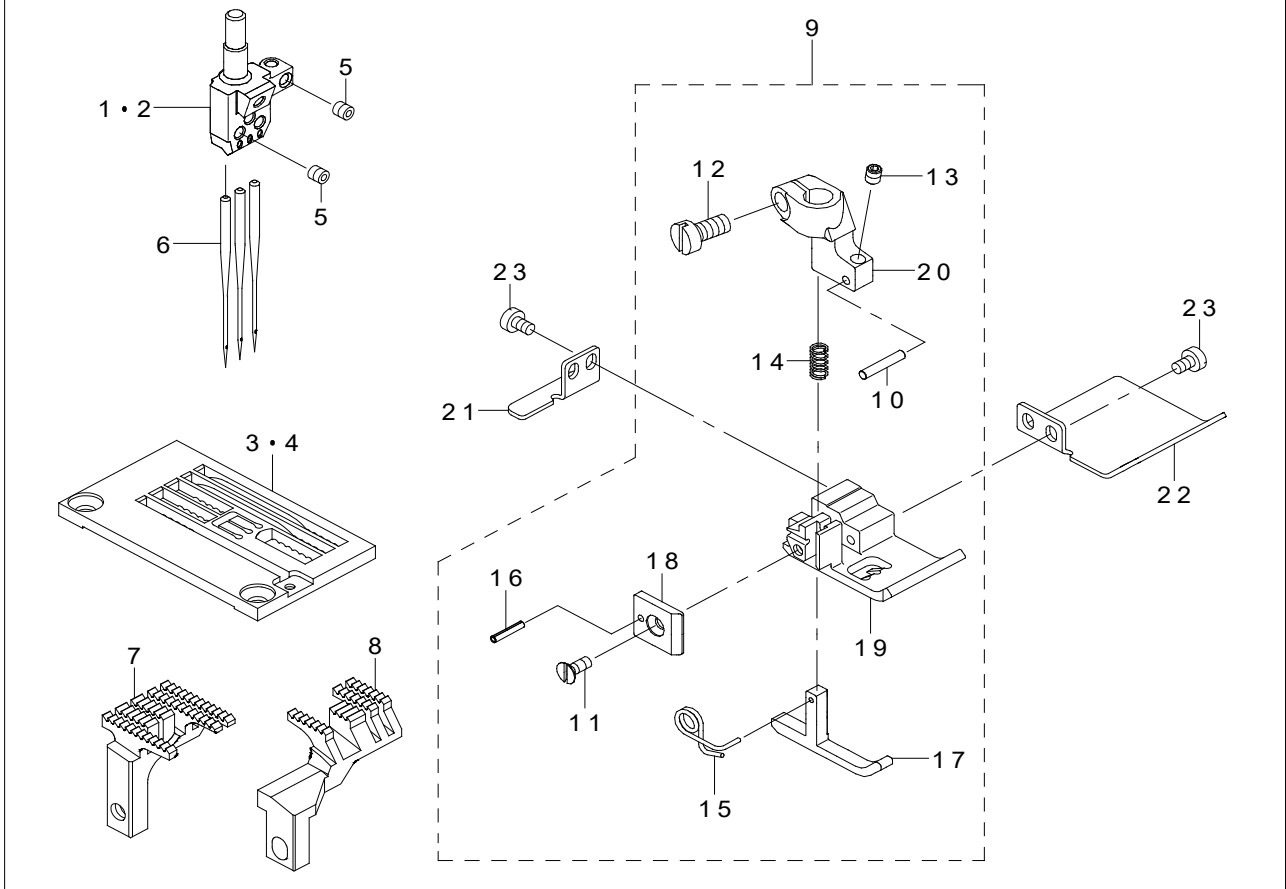

<https://juki.aftama.com/JUKI/EN>

HOW TO MAKE USE OF THIS PARTS LIST

- 1.As to "#01" and "#02" refer to the "Note" given at the bottom of the respective pages.
- 2.Codes on the "Qty" column
 - Each numeral indicates the number of parts required.
 - "0.1" and "2.5" indicate the length (in meters) of the respective parts.
- 3.Parentheses mean that the corresponding part is a subpart that constructs an assembly part.
- 4.Dotted lines on the Figures indicate assembly parts.

1. MF-7900-H11

MF-7923-H11-B56
MF-7923-H11-B64

REF.NO	NOTE	PART NO	DESCRIPTION	Qty
1	#01	133-50301	NEEDLE_HEAD_56	1
2	#02	133-50400	NEEDLE_HEAD_64	1
3	#01	133-55706	THROAT_PLATE	1
4	#02	133-55805	THROAT_PLATE	1
5		SM-8030350-TP	SCREW	4
6		MUY-128S1000	NEEDLE	3
7		134-30509	MAIN_FEED_DOG	1
8		134-32703	DIFF_FEED_DOG	1
9		400-27897	PRESSER_FOOT_ASSY	1
10		133-75209	PIVOT_PIN	(1)
11		SM-1850600-SP	SCREW	(1)
12		SM-6040800-SP	SCREW	(1)
13		SM-8030402-TP	SCREW M3X0.5 L=4	(1)
14		133-77106	SPRING	(1)
15		133-75308	SPRING_L	(1)
16		PS-0150082-KH	SPRING_PIN	(1)
17		134-68004	YIELDING_SECTION	(1)
18		134-68103	YIELDING_SECTION_PLATE	(1)
19		400-27895	PRESSER_FOOT_BOTTOM	(1)
20		134-67907	PRESSER_FOOT_SHANK	(1)
21	#03	400-27899	FABRIC_GUIDE	1
22	#03	400-27900	FABRIC_GUIDE	1
23	#03	SM-6850400-SP	SCREW M2.5 L=4	4
24		700-01895	THROAT_PLATE_SUPPORT_COVER_S	1
25		700-04089	CLOTH_PLATE_FRONT	1
26		700-04087	BRACKET	1
		NOTE	#01....FOR MF-7923-H11-B56	
			#02....FOR MF-7923-H11-B64	
			#03....ACCESSORIES PARTS	