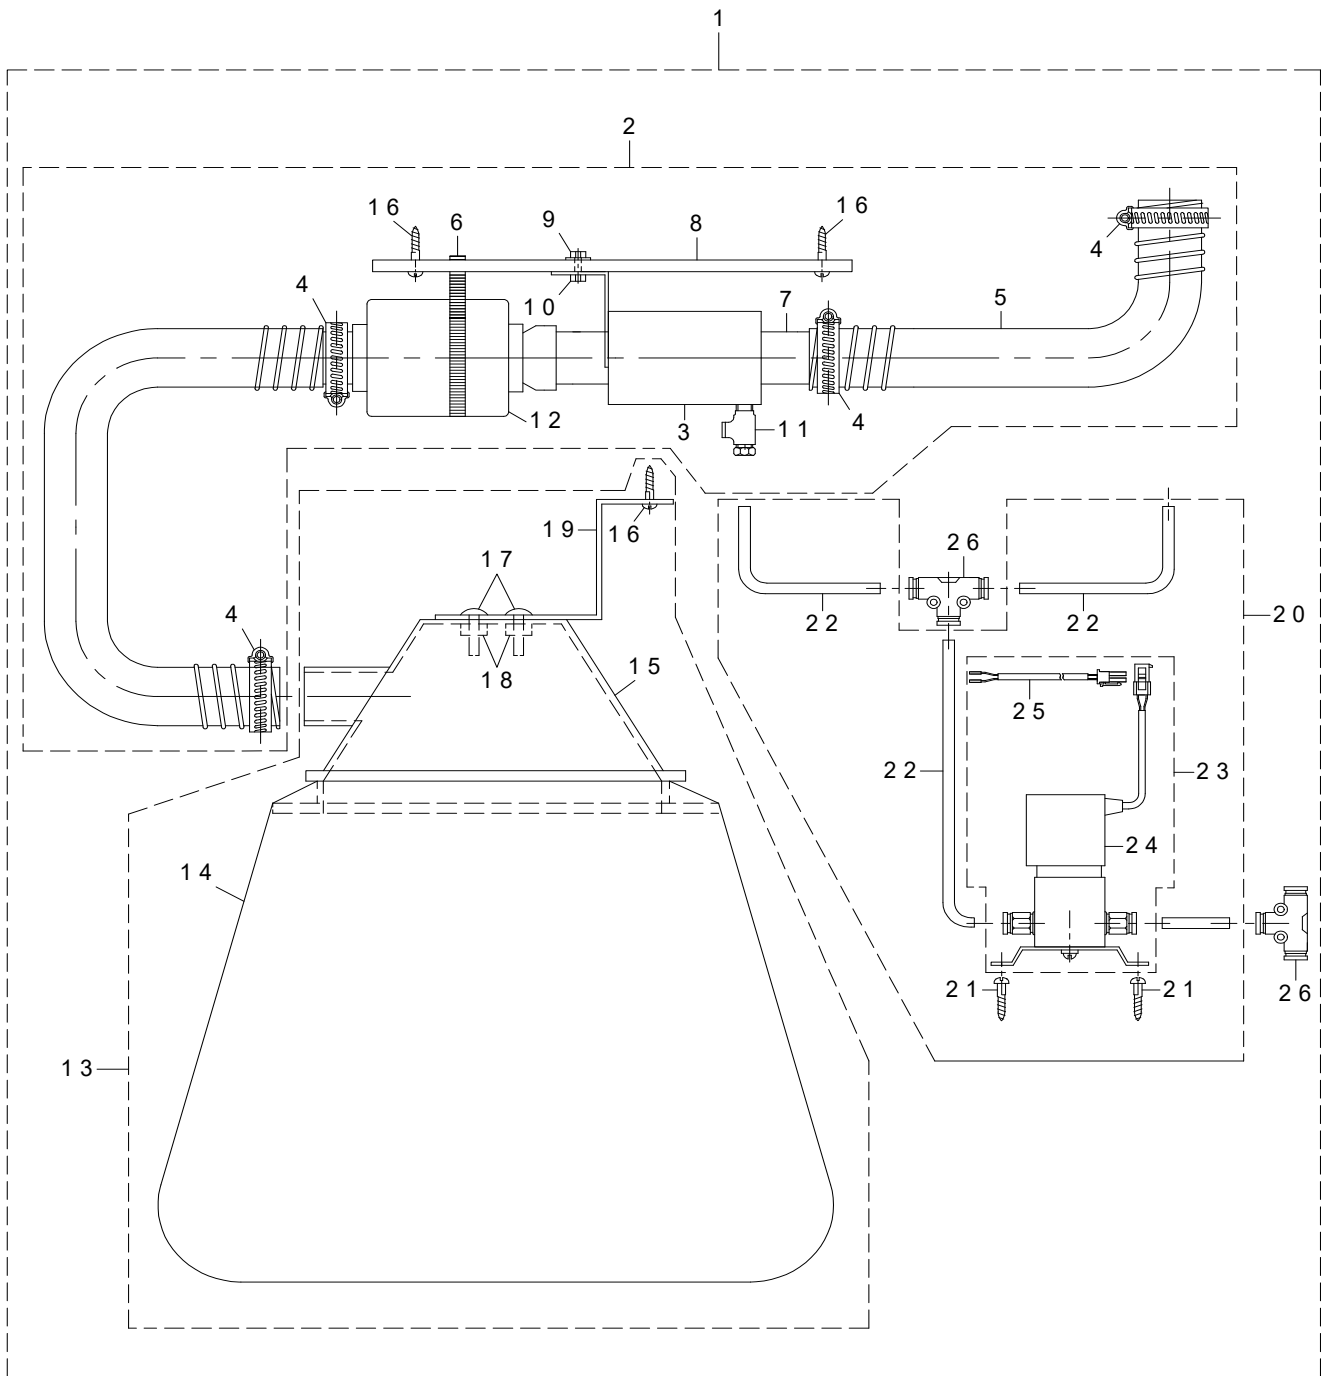

<https://juki.aftama.com/JUKI/EN>

HOW TO MAKE USE OF THIS PARTS LIST

- 1.As to "#01" and "#02" refer to the "Note" given at the bottom of the respective pages.
- 2.Codes on the "Qty" column
 - Each numeral indicates the number of parts required.
 - "0.1" and "2.5" indicate the length (in meters) of the respective parts.
- 3.Parentheses mean that the corresponding part is a subpart that constructs an assembly part.
- 4.Dotted lines on the Figures indicate assembly parts.

CONTENTS

1. MC-37C	1
2. MC-40	3
NUMERICAL INDEX OF PARTS	5

1. MC-37C

REF.NO	NOTE	PART NO	DESCRIPTION	Qty
1		700-04978	MC37_C	1
2		700-04979	WASTE_REVEMOVE_ASSY	(1)
3		700-04980	WASTE_REVEMOVE_BODY	(1)
4		700-04981	HOSE_CLAMP	(4)
5		700-04982	HOSE	(1)
6		700-04983	BOND	(1)
7		700-04984	REDUCING_ADAPTOR	(1)
8		700-04985	BRACKET	(1)
9		700-04986	BOLT	(2)
10		700-04987	NUT	(2)
11		700-04988	NEEDLE_VALVE	(1)
12		700-04989	MUFFLER	(1)
13		700-04990	WASTE_BAG_ASSY	(1)
14		700-04991	WASTE_BAG	(1)
15		700-04992	WASTE_BAG_COVER	(1)
16		700-04993	SCREW	(5)
17		700-04994	BOLT	(4)
18		700-04995	NUT	(4)
19		700-04996	COVER_BRACKET	(1)
20		700-04997	SOL_VALVE_ASSY	(1)
21		700-04998	SCREW	(2)
22		700-05000	TUBING	(1)
23		401-90365	SOL_VALVE_ASSY	(1)
24		401-89715	SOL_VALVE	(1)
25		401-88368	AIR SOLENOID RELAY CABLE ASSY	(1)
26		700-05001	TEE_UNION	(2)