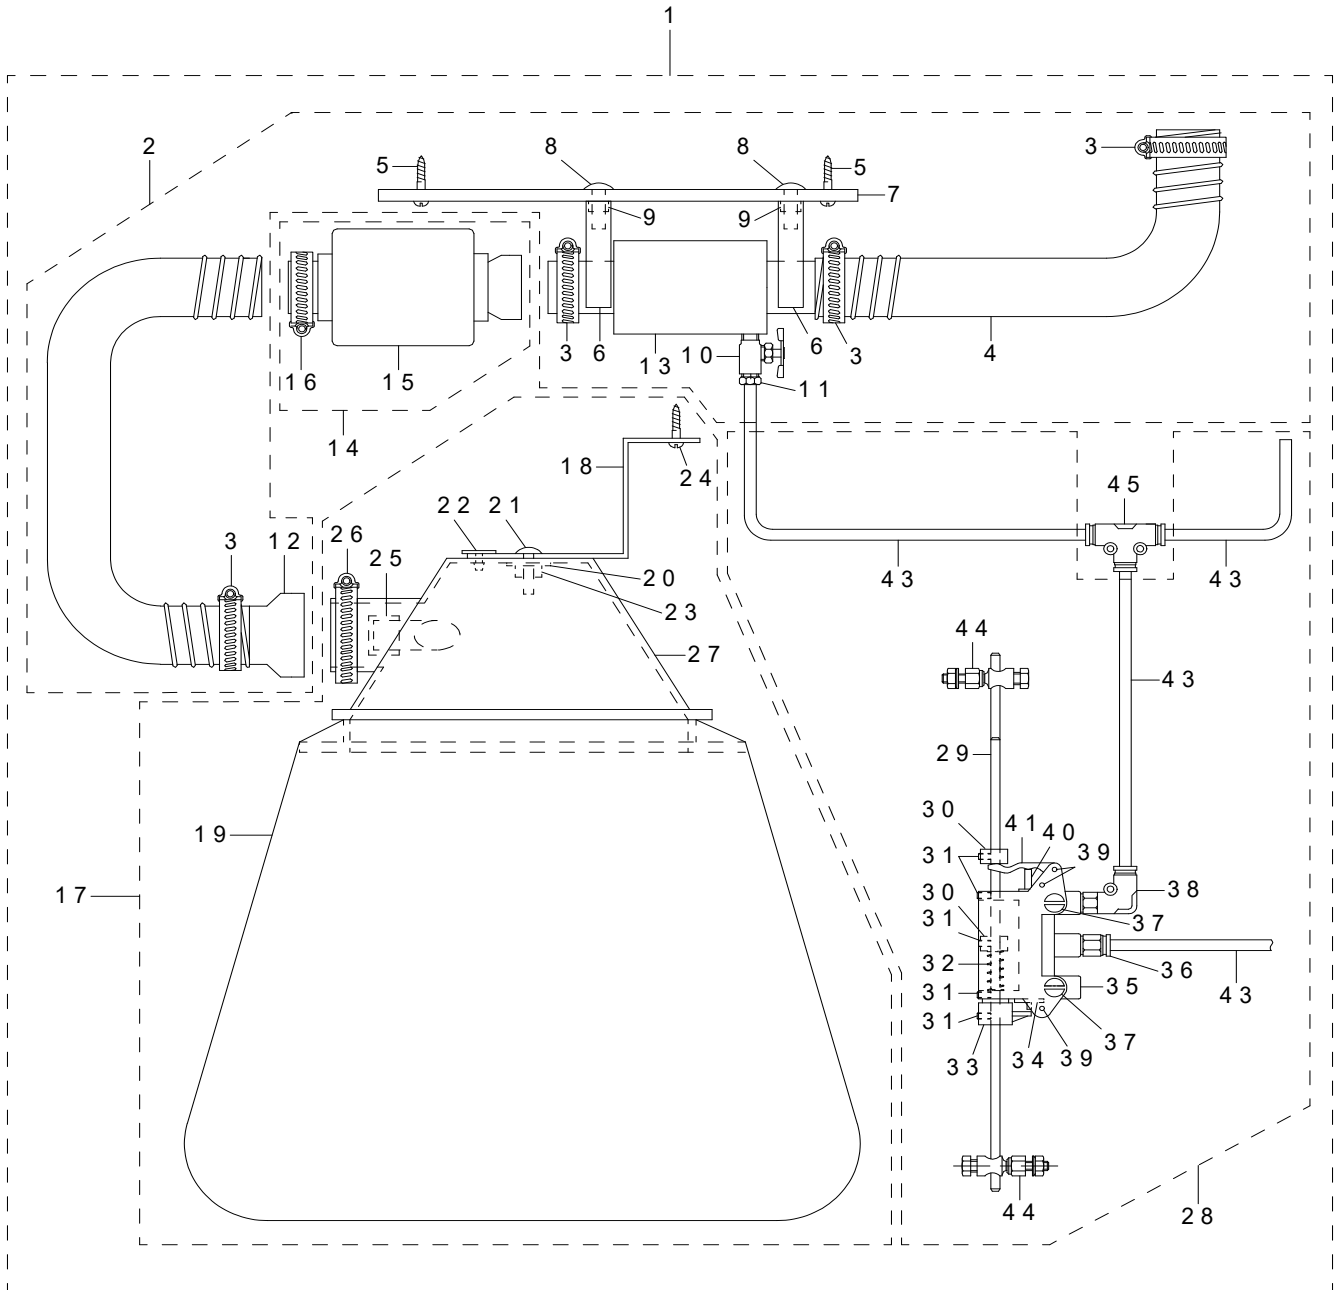

2. MC-40

REF.NO	NOTE	PART NO	DESCRIPTION	Qty
1		400-23707	MC40	1
2		400-23665	WASTE REMOVER ASSY	(1)
3		400-23667	HOSE CLAMP	(4)
4		400-23668	FLEXIBLE HOSE	(1)
5		GMC-38013000	SCR TRUSS PHIL TAP	(2)
6		400-23669	TUBE CLIP	(2)
7		400-23670	MOUNTING PLATE	(1)
8		400-23671	SCREW	(2)
9		F1033-003-000	NUT	(2)
10		GMC-08016000	NEEDLE VALVE	(1)
11		400-23692	BRASS BARB CONNECTOR	(1)
12		400-23672	REDUCING ADAPTOR	(1)
13		400-23666	WASTE REMOVER BODY	(1)
14		400-23673	MUFFLUR ASSY	(1)
15		400-23674	MUFFLER	(1)
16		400-23667	HOSE CLAMP	(1)
17		400-23675	WASTE BAG ASSY	(1)
18		400-23677	WASTE BAG BRACKET	(1)
19		400-23678	WASTE BAG	(1)
20		400-23679	FENDER WASHER	(1)
21		400-23680	SCREW	(1)
22		400-23681	PUSH IN FASTNER	(1)
23		400-23682	LOCKNUT	(1)
24		400-23683	SCREW HEX SLOT WASHER	(2)
25		400-23684	TUBE CAP 0.75	(1)
26		GMC-08024000	HOSE CLAMP	(1)
27		400-23676	WASTE BAG HOUSING	(1)
28		400-23700	TREADLE SWITCH ASSY	(1)
29		GMC-08052000	SHAFT	(2)
30		400-23688	SHAFT COLLAR 0.25	(2)
31		GMC-08012000	FIXED SCREW 8-32 UNF L=6	(5)
32		GMC-08051000	SPRING	(1)
33		400-23689	VALVE STEM DEPRESSOR	(1)
34		400-23690	PLUG 0.625	(1)
35		400-23691	NYLON VALVE HOUSING	(1)
36		400-23692	BRASS BARB CONNECTOR	(1)
37		400-23693	FLOW CONTROL PIN	(2)
38		400-23694	BRASS EL BARBED	(1)
39		400-23695	DOWEL PIN	(3)
40		400-23696	CARTRIGE VALVE 3-WAY	(1)
41		400-23697	VALVE LEVER	(1)
42		400-23698	PUSH ON RETAINER WASHER	(2)
43		400-23699	POLY TUBING 0.25 6MM	(1)
44		GMC-08005000	BALL JOINT	(2)
45		400-23708	UNION TEE AUTO	(1)