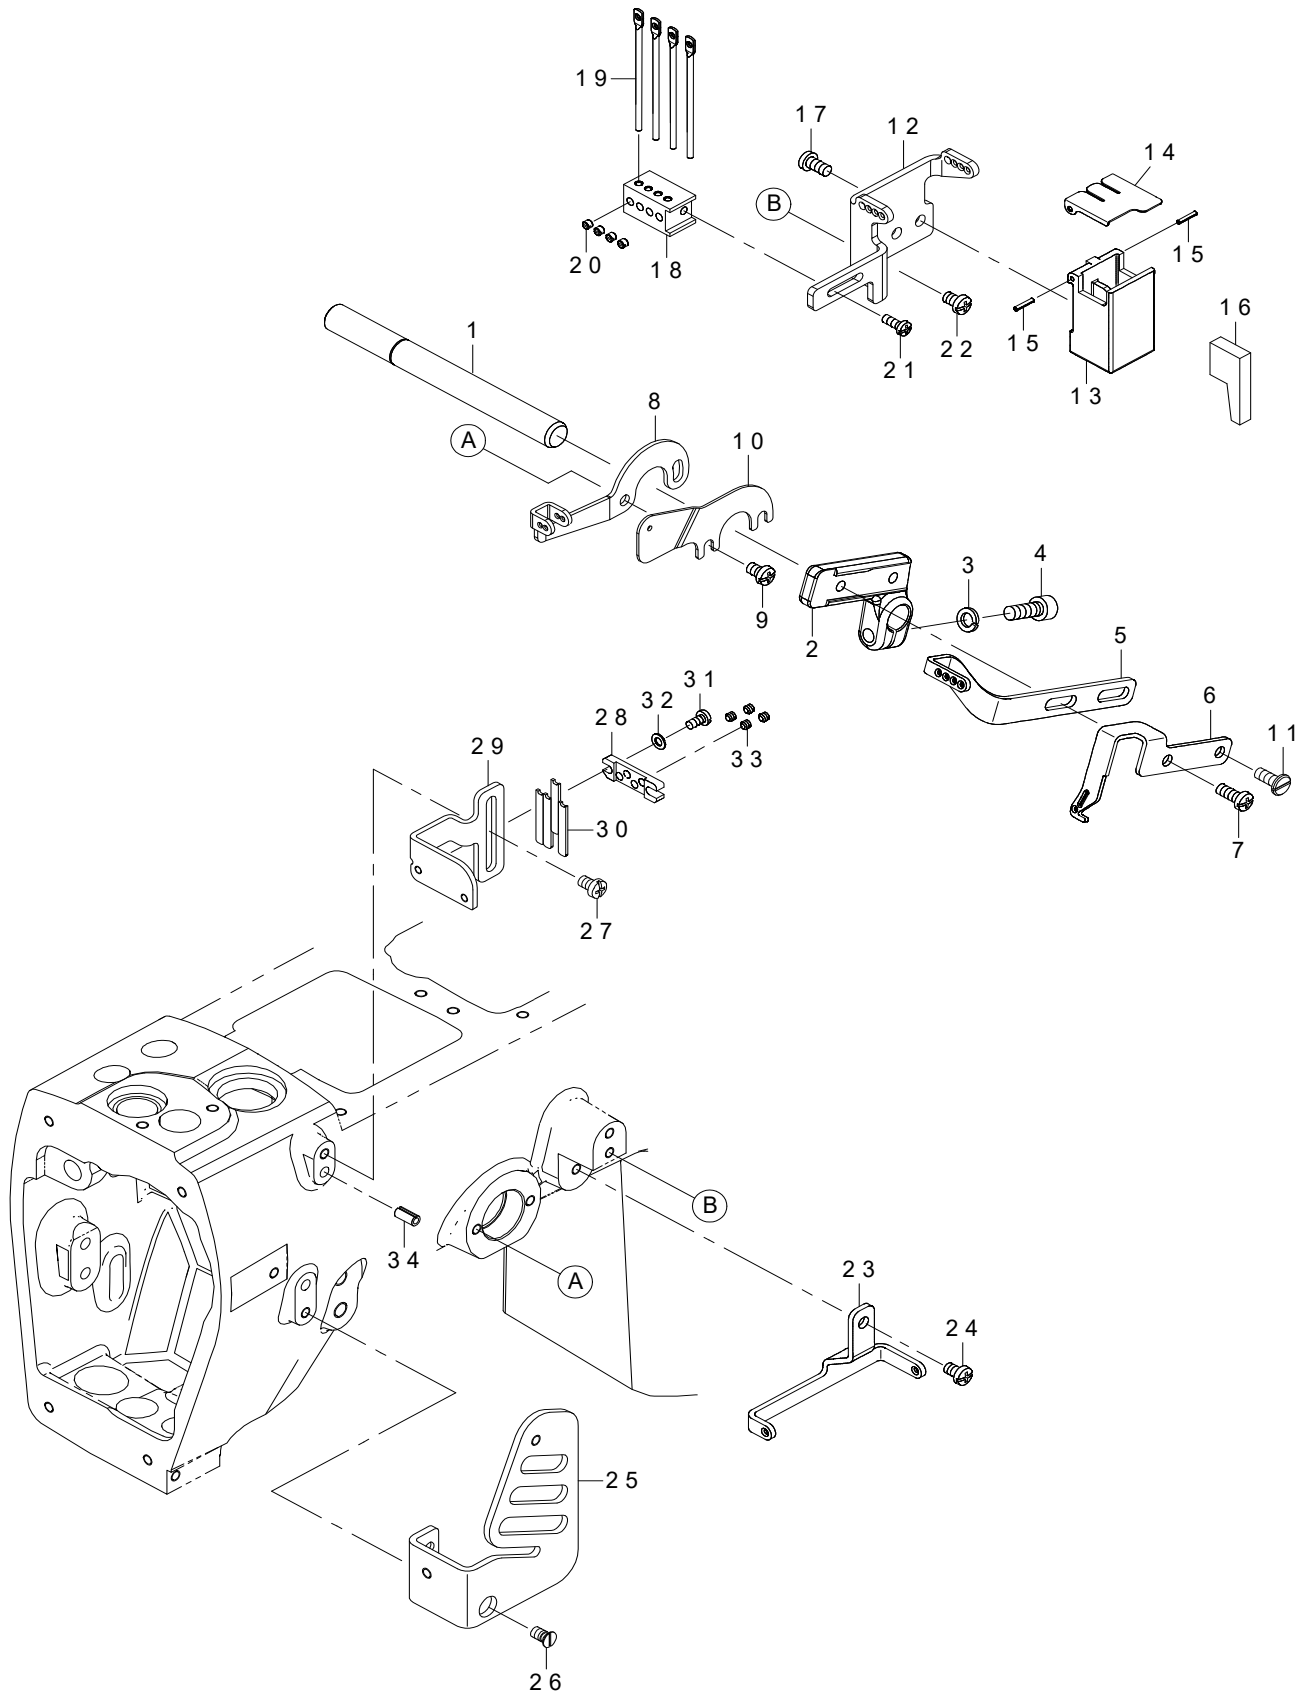

2. MF-7524 (2)

REF.NO	NOTE	PART NO	DESCRIPTION	Qty
1		133-24306	SHAFT	1
2		133-24702	HOLDER TAKE UP EYELET	1
3		WS-0510002-KN	SPRING WASHER M5	1
4		SM-6051402-TP	SCREW M5X0.8 L=14	1
5		400-34360	NDL_THREAD TAKE_UP	1
6		133-24900	UP LPR THREAD TAKE UP	1
7		SM-4041055-SP	SCREW	2
8		400-52929	THREAD_GUIDE	1
9		SM-4040655-SP	SCREW M4 L=6	2
10		400-85995	FINGER_GUARD	1
11		SM-6041050-TP	SCREW	1
12		700-01540	THREAD_TENSION_GUIDE	1
13		400-34366	TANK	1
14		700-01546	SILICONE_OIL_TANK_COVER	1
15		PS-0150082-KH	SPRING PIN	2
16		B9214-850-000	HEAT REMOVING FELT	1
17		ST-4040851-SN	TAPPING SCREW M4X8	2
18		400-34358	HOLDER	1
19		303-91601	NEEDLE THREAD EYELET	4
20		SM-8030350-TP	SCREW	4
21		SM-4030855-SN	SCREW M3 L=8.0	1
22		SM-4040655-SP	SCREW M4 L=6	2
23		700-01541	THREAD_GUIDE	1
24		SM-4040655-SP	SCREW M4 L=6	1
25		700-01544	TAKE_UP_COVER	1
26		SM-1040750-TP	SCREW M4 L=7	1
27		SM-4040655-SP	SCREW M4 L=6	1
28		400-52926	GUIDE_BRACKET	1
29		700-04146	NDL_THD_STRIKE_OFF	1
30		400-52925	NDL_THD_STRIKE_OFF PLATE	4
31		SM-4030655-SP	SCREW	2
32		WP-0320500-SC	WASHER M3	2
33		SM-8030350-TP	SCREW	4
34		PS-0400082-KP	SPRING PIN	1