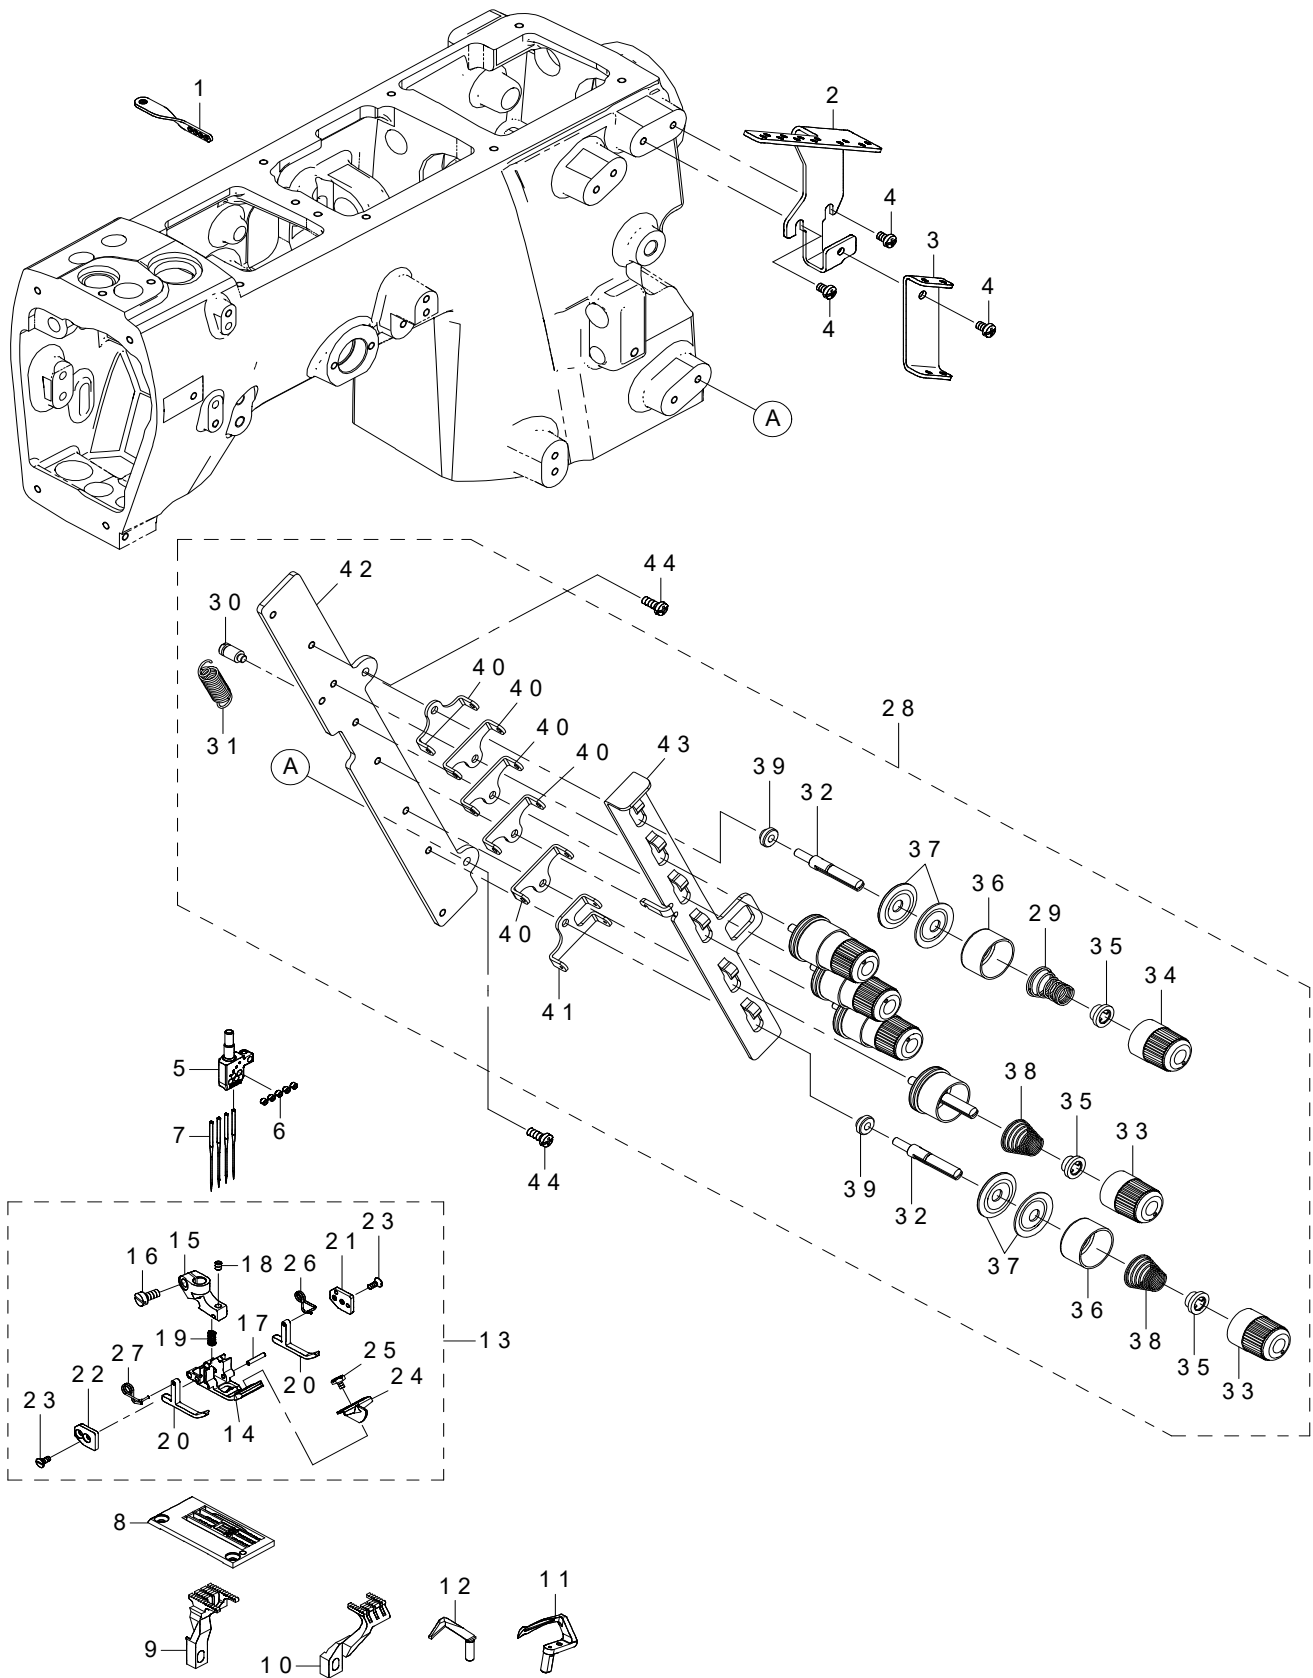

<https://juki.aftama.com/JUKI/EN>

HOW TO MAKE USE OF THIS PARTS LIST

- 1.As to "#01" and "#02" refer to the "Note" given at the bottom of the respective pages.
- 2.Codes on the "Qty" column
 - Each numeral indicates the number of parts required.
 - "0.1" and "2.5" indicate the length (in meters) of the respective parts.
- 3.Parentheses mean that the corresponding part is a subpart that constructs an assembly part.
- 4.Dotted lines on the Figures indicate assembly parts.

1. MF-7524 (1)

REF.NO	NOTE	PART NO	DESCRIPTION	Qty
1		400-52932	NEEDLE_BAR_EYELET	1
2		400-34355	THREAD_GUIDE_PLATE	1
3		133-40104	THREAD GUIDE	1
4		SM-4040655-SP	SCREW M4 L=6	3
5		400-49609	NEEDLE_HEAD_60_ASSY	1
6		SM-8030350-TP	SCREW	5
7		MSM-101B1000	NEEDLE SMX1014B #10	4
8		400-49382	THROAT_PLATE	1
9		133-53701	MAIN_FEED_DOG	1
10		133-57603	DIFF_FEED_DOG	1
11		400-51448	LOOPER MF7724-D60	1
12		400-52924	REAR_NEEDLE_GUARD	1
13		400-49394	PRESSER_FOOT_ASSY	1
14		400-49383	PRESSER_FOOT_BOTTOM	(1)
15		133-75506	PRESSER_FOOT_HINGE	(1)
16		SM-6040800-SP	SCREW	(1)
17		133-75209	PIVOT_PIN	(1)
18		SM-8030412-TP	SCREW	(1)
19		133-77106	SPRING	(1)
20		133-75100	P_F_YIELDING_SECTION	(2)
21		133-75704	GUIDE_PLATE_R	(1)
22		133-75605	GUIDE_PLATE_L	(1)
23		SM-1850600-SP	SCREW	(4)
24		133-76900	PRESSER_FOOT_GUIDE	(1)
25		133-77007	SCREW	(1)
26		133-75407	SPRING_R	(1)
27		133-75308	SPRING_L	(1)
28		700-04144	THREAD_TENSION_ASSY	1
29		131-40504	TENSION_SPRING_GREEN	(4)
30		133-40302	SHOULDER SCREW	(1)
31		260-19000	THREAD TENSION SPRING	(1)
32		700-01620	TENSION_POST	(6)
33		400-42363	KNOB	(2)
34		400-42364	KNOB GREEN	(4)
35		400-42365	SPRING BUSHING	(6)
36		400-42366	THREAD TENSION DISK PRESSER	(6)
37		401-01602	THREAD_TENSION_DISC	(12)
38		401-02003	SPRING	(2)
39		700-01617	SPACER	(6)
40		700-01615	TENSION_DISC_EYELET_A	(5)
41		700-01616	TENSION_DISC_EYELET_B	(1)
42		700-04142	TENSION_POST_SUPPORT	(1)
43		700-04143	TENSION_DISK_SEPARATOR	(1)
44		SM-4041055-SP	SCREW	2