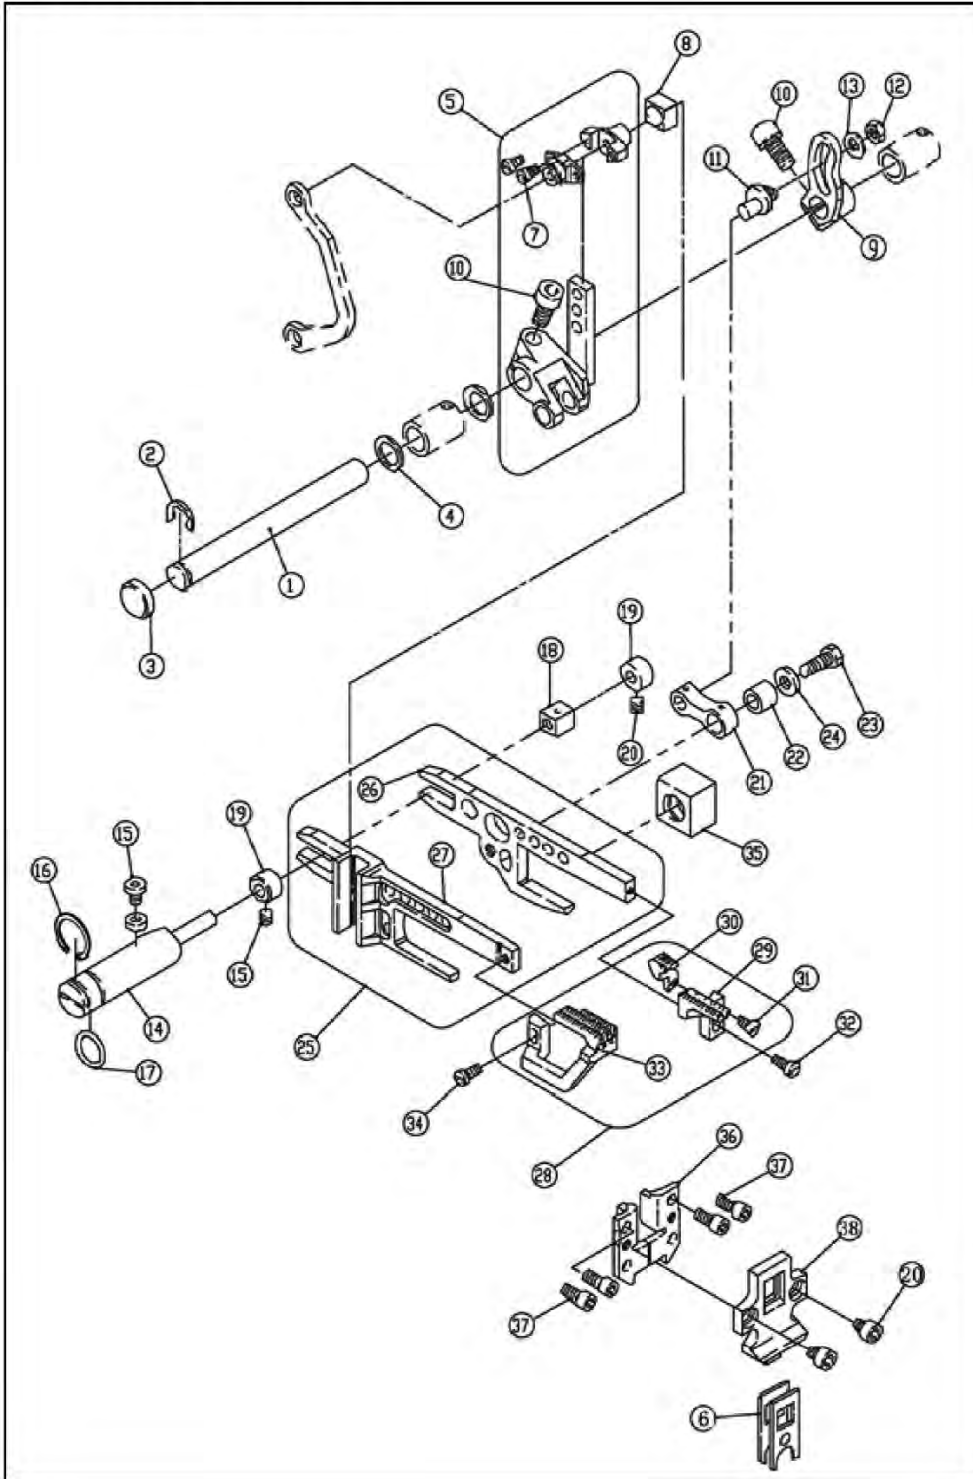

15. Feed Mechanism

NO.	JIN CODE	NAME	Qty		
			three ether	four ther	five ther
1	JINBF889272516	Shaft	1	1	1
2	JINBF31016205061	Ring	1	1	1
3	JINBF800208173	Oil Seal	1	1	1
4	JINBF800240311	Washer	2	2	2
5	JINBF889272510-91	Crank	1	1	1
6	JINBF889272521	Oil Seal	2	2	2
7	JINBF310167010	Screw	2	2	2
8	JINBF889272515	Pin	1	1	1
9	JINBF889272514-92	Crank	1	1	1
10	JINBF8007010	Screw	2	2	2
11	JINBF80045331	Screw	1	1	1
12	JINBF310164805	Nut	1	1	1
13	JINBF800240062	Washer	1	1	1
14	JINBF889272525	Pin	1	1	1
15	JINBF310164543	Screw	1	1	1
16	JINBF889240319	Ring	1	1	1
17	JINBF889201022	O Ring	1	1	1
18	JINBF889272526	Block	1	1	1
19	JINBF889240303	Collar	2	2	2
20	JINBF8894573	Screw	2	2	2
21	JINBF889272517	Link	1	1	1
22	JINBF889240542	Bushing	1	1	1
23	JINBF8897056	Screw	1	1	1
24	JINBF31016240049	Washer	1	1	1
25	JINBF889YJZJ	Feed Bar Assy	1	1	1
26	JINBF889272527	Wain Feed Dog	1	1	1
27	JINBF889272528	Differential Feed	1	1	1
28	XXXXXX	Main Feed Dog Complete	1	1	1
29	XXXXXX	Auxiliary	1	1	1
30	XXXXXX	Main Feed Dog	1	1	1
31	JINBF310167010	Screw	1	1	1
32	JINBF8007013	Screw	1	1	1
33	XXXXXX	Differential Feed	1	1	1
34	JINBF8007013	Screw	1	1	1
35	JINBF889272524	Block	1	1	1
36	JINBF889ZTYJDG	Feed Bar	1	1	1
37	JINBF8897110	Screw	4	4	4
38	JINBF889272617	Feed Bar Oil Seal	1	1	1