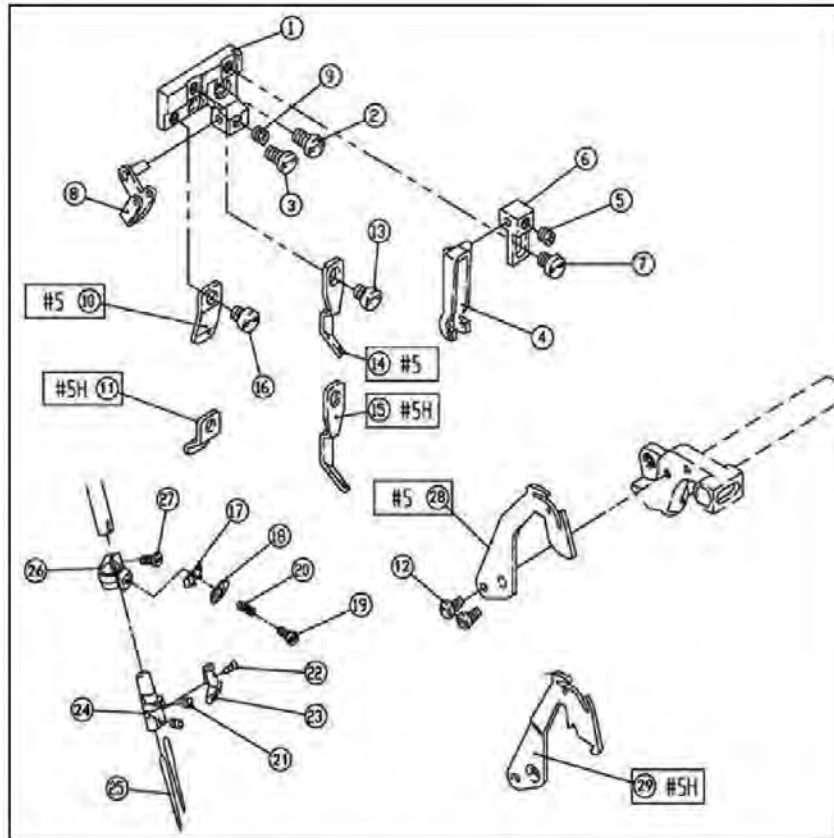

6. Thread Guide and Thread Takeup (five Thread)

NO.	JIN CODE	NAME	Qty		
			three	four	five
1	JINBFX52750211	Bracket	0	0	1
2	JINBF310167082	Screw	0	0	2
3	JINBF310167082	Screw	0	0	2
4	JINBF889275024	Thread Guide	0	0	2
5	JINBF310164543	Screw	0	0	1
6	JINBF889275026	Bracket	0	0	1
7	JINBF8007018	Screw	0	0	1
8	JINBF889275022	Thread Guide	0	0	1
9	JINBF310164543	Screw	0	0	1
10	JINBF889275029	Thread Guide	0	0	1
11	JINBF889T275052A	Thread Guide-H	0	0	1
12	JINBF8007008	Screw	0	0	2
13	JINBF8007018	Screw	0	0	1
14	JINBF889275028	Thread Guide	0	0	1
15	JINBF889275057	Thread Guide-H	0	0	1
16	JINBF8007018	Screw	0	0	1
17	JINBF889275011	Thread Retainer	0	0	1
18	JINBF889275012	Thread Retainer	0	0	1
19	JINBF8897163	Screw	0	0	1
20	JINBF889240326	Spring	0	0	1
21	JINBF310164554	Screw	0	0	1
22	JINBF700SM235	Screw	0	0	1
23	JINBF889275030A	Thread Guide	0	0	1
24	JINBF889277027	Needle Holder Asse	0	0	1
25	JINBF70014JZ	Needle	0	0	2
26	JINBF889271009-92	Ring	0	0	1
27	JINBF8897035	Screw	0	0	1
28	JINBF889275027	Thread Takeup	0	0	1
29	JINBF889275122	Thread Takeup-H	0	0	1