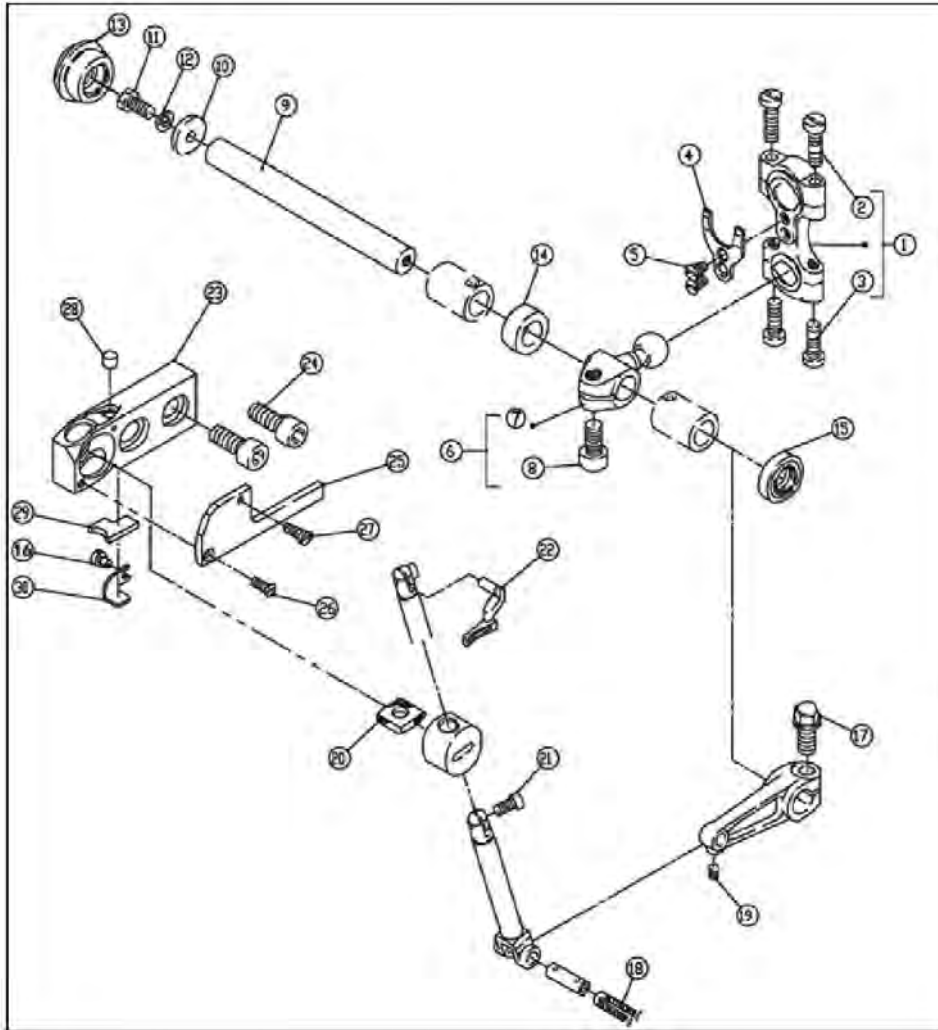

11. Upper Looper Drive Mechanism

NO.	JIN CODE	NAME	Qty		
			three	four	five
1	JIN889271500-92	Connection	1	1	1
2	JINBF310167023	Screw	2	2	2
3	JINBF310167022	Screw	2	2	2
4	JINBFX52715011	Washer	1	1	1
5	JINBF8007041	Screw	2	2	2
6	JINBF889271502	Crank	1	1	1
7	JINBF889271502-92	Crank	1	1	1
8	JINBF80045331	Screw	1	1	1
9	JINBF889271504	Shaft	1	1	1
10	JINBF800240338	Washer	1	1	1
11	JINBF8007174	Screw	1	1	1
12	JINBF800303067	Washer	1	1	1
13	JINBF889275540	Plug	1	1	1
14	JINBF889210122	Spacer	1	1	1
15	JINBF700M83	Oil Seal	1	1	1
16	JINBF310167010	Screw	1	1	1
17	JINBF8007150	Screw	1	1	1
18	JINBF889202176	Felt	1	1	1
19	JINBF310164545	Screw	1	1	1
20	JINBF889179130	Felt	1	1	1
21	JINBF8897035	Screw	1	1	1
22	XXXXXXX	Upper Looper	1	1	1
23	JINBF889271510	Upper Looper Brack	1	1	1
24	JINBF8004510	Screw	2	2	2
25	JINBF889271543	Cover	1	1	1
26	JINBF8007039	Screw	1	1	1
27	JINBF8897033	Screw	1	1	1
28	— — —	Oil Wick	1	1	1
29	JINBF889274589	Felt	1	1	1
30	JINBF889274588	Bracket	1	1	1