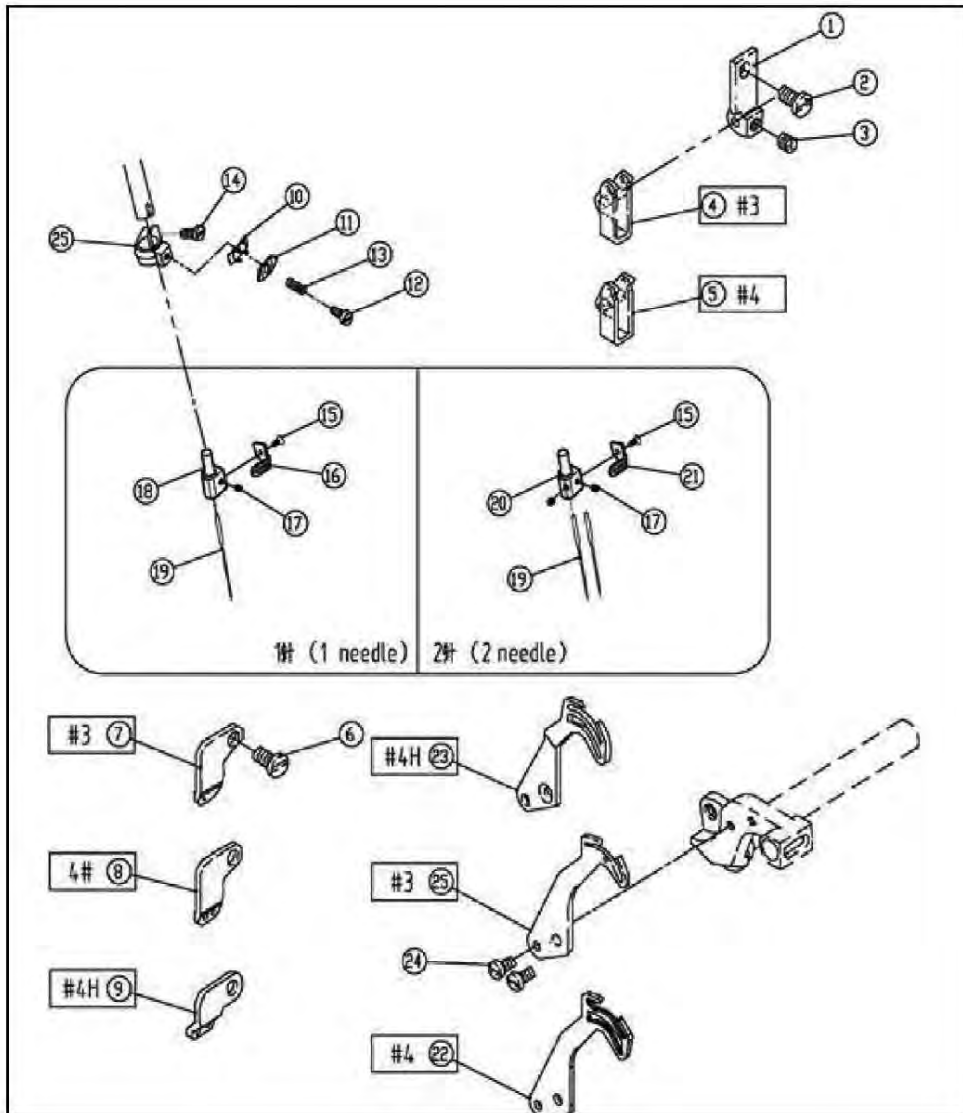

7. Thread Guide and Thread Takeup (Three/four Thread)

NO.	JIN CODE	NAME	Qty		
			three	four	five
1	JINBF889275015	Bracket	1	1	0
2	JINBF8007130	Screw	1	1	0
3	JINBF310164543	Screw	1	1	0
4	JINBF889275013A	Thread Guide	1	0	0
5	JINBF889275013	Thread Guide	0	1	0
6	JINBF8007130	Screw	1	1	0
7	JINBF889275018	Thread Eyelet	1	0	0
8	JINBF889275018A	Thread Eyelet	0	1	0
9	JINBF889275018AH	Thread Eyelet-H	0	1	0
10	JINBF889275011	Thread Retainer	1	1	0
11	JINBF889275012	Thread Retainer	1	1	0
12	JINBF8897163	Screw	1	1	0
13	JINBF889240326	Spring	1	1	0
14	JINBF8897035	Screw	1	1	0
15	JINBF700SM235	Screw	1	1	0
16	JINBF889275019A	Needle Holder Asse	1	0	0
17	JINBF310164554	Screw	1	1	0
18	JINBF889179630	Needle Holder Asse	1	0	0
19	JINBF70011JZ	Needle	1	2	0
20	JINBF889277022	Needle Holder Asse	0	1	0
21	JINBF889275019B	Needle Holder Asse	0	1	0
22	JINBF889275017	Thread Takeup	0	1	0
23	JINBF889275017H	Thread Takeup-H	0	1	0
24	JINBF8007008	Screw	2	2	0
25	JINBF889275016	Thread Takeup	1	0	0