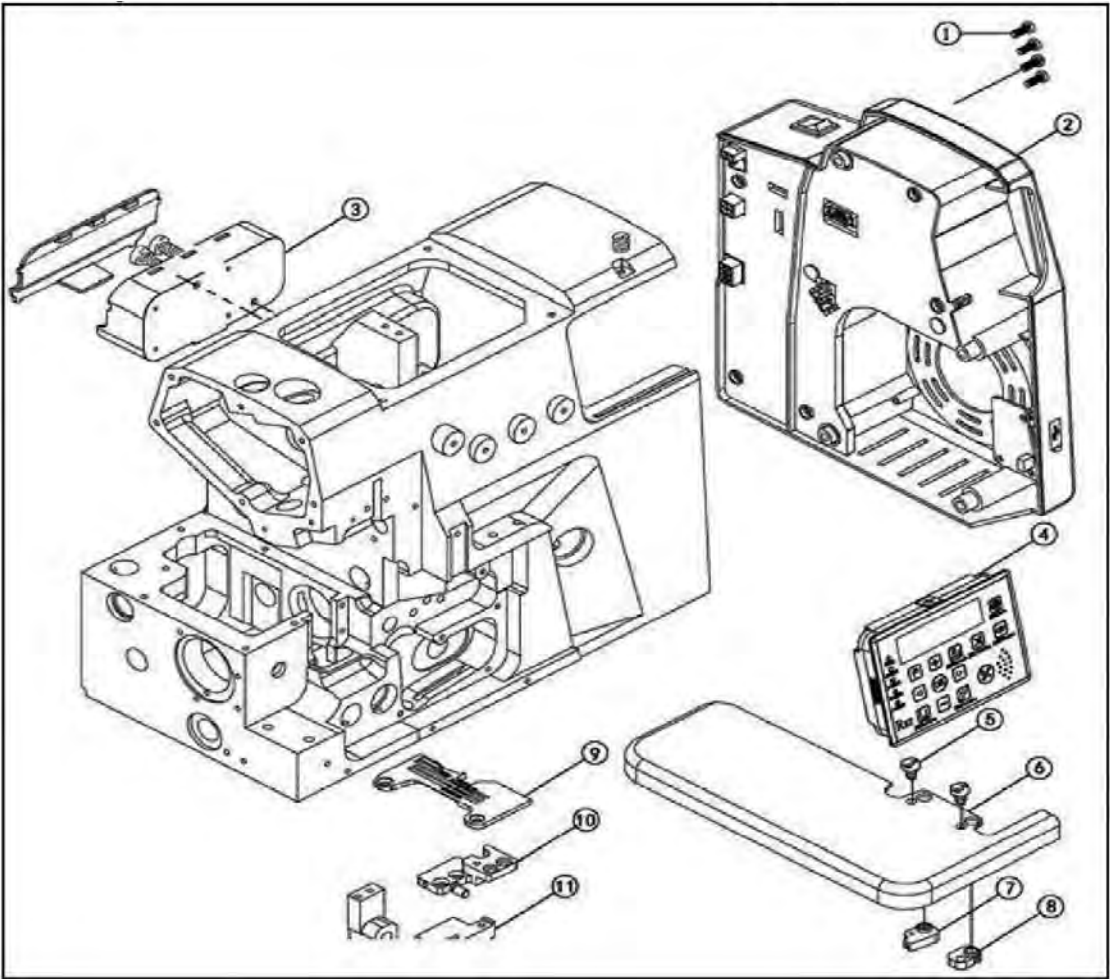

24. Electronic Control Parts (two)

NO.	JIN CODE	NAME	Qty		
			three	four	five
1	JINPFQ50145	Screw	4	4	4
2	JINBFR5TZDK	Controller	1	1	1
3	JINBFR5TZJH	Cover	1	1	1
4	JINBFR5TCZMB	Operation Panel	1	1	1
5	JINBF7007014	Screw	1	1	1
6	JINBF889UT270037	Cloth Plate-UT	1	1	1
7	JINBFR5TSXGY	Lower Inductor	1	1	1
8					
9	XXXXXX	Needle Plate-UT	1	1	1
10	JINBF889UT271010	Bracket	1	1	1
11	JINBF889UTDZZJ	Bracket Assembly	1	1	1