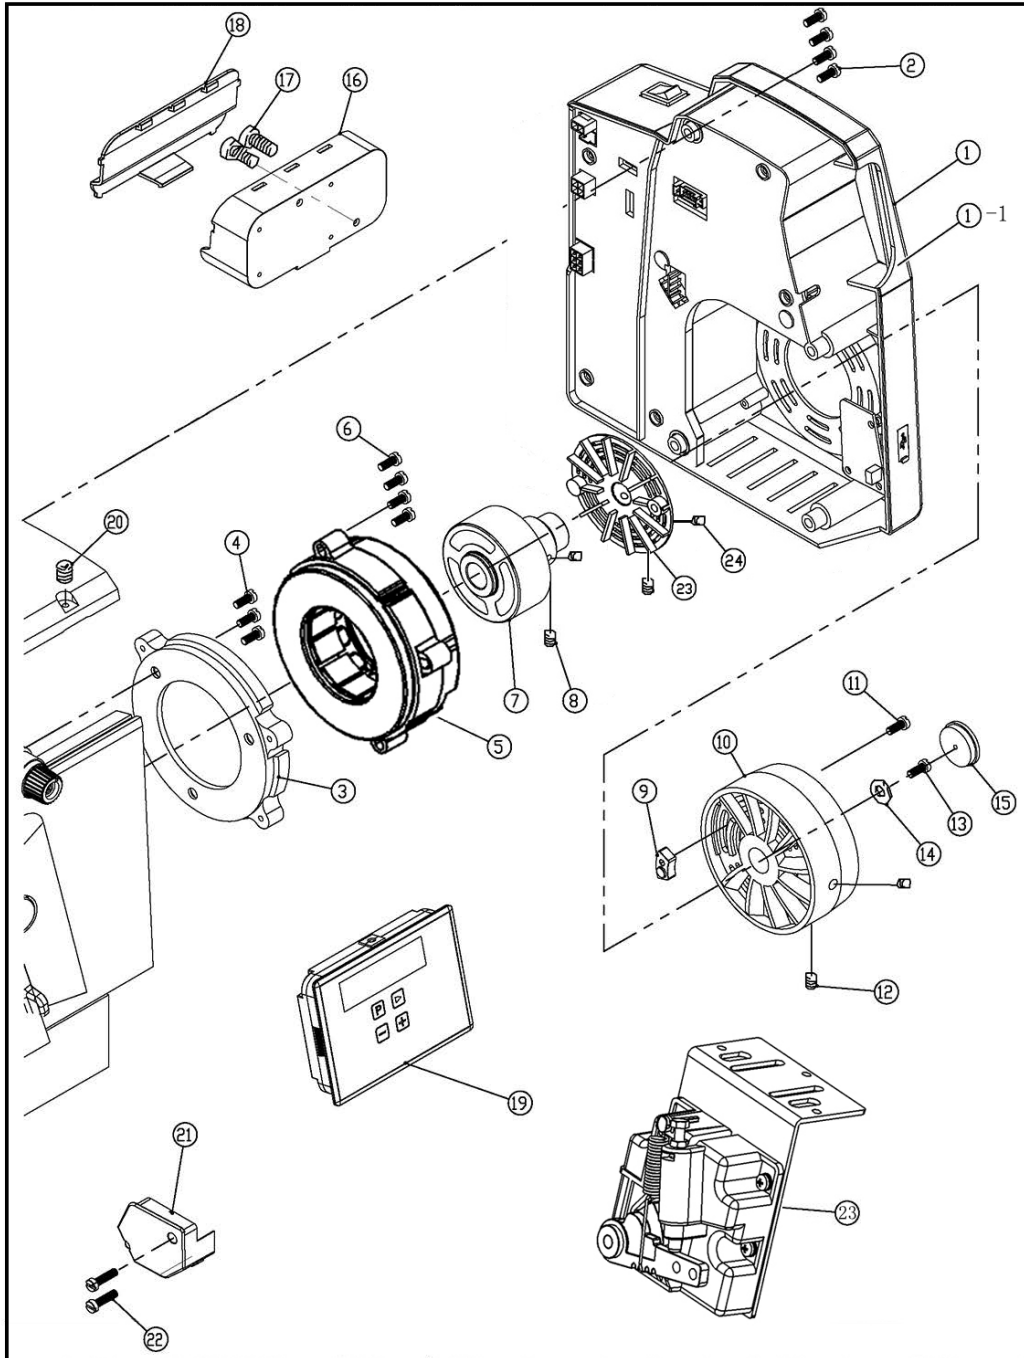

23. Electronic Control Parts (one)

NO.	JIN CODE	NAME	Qty		
			three	four	five
1	JINBFR1TZDK	CONTROLLER (220V)	1	1	1
1-1	JIN12010091	CONTROLLER (110V)	1	1	1
2	JINPFQ50145	Screw	4	4	4
3	JINKRDJZ-1	Base	1	1	1
4	JINKR2304	Screw	3	3	3
5	JINKR2305-1	Motor Stator	1	1	1
6	JINKR2306	Screw	4	4	4
7	JINKR2307-1	Motor Rotor	1	1	1
8	JINKR2308	Screw	2	2	2
9	JINKR2409	Magnetic Iron	1	1	1
10	JINKR2310	Screw	1	1	1
11	JINPFQ50224	Screw	1	1	1
12	JINBF310164514	Screw	2	2	2
13	JINBF8004534	Screw	1	1	1
14	JINBFXSLDP	Washer	1	1	1
15	JINBFXSLJS	Plug	1	1	1
16	JINBFR1TZJH	Case	1	1	1
17	JINBF310167220	Screw	2	2	2
18	JINBFR1TZJHG	Cover	1	1	1
19	JINBFR1TCZMB	Operation Panel	1	1	1
20	JINBF310164543	Screw	1	1	1
21	JINBFR1TDZJ	Floodlight	1	1	1
22	JINPF9802D26	Screw	1	1	1
23	JIN12040018	Foot Switch Assembly	1	1	1