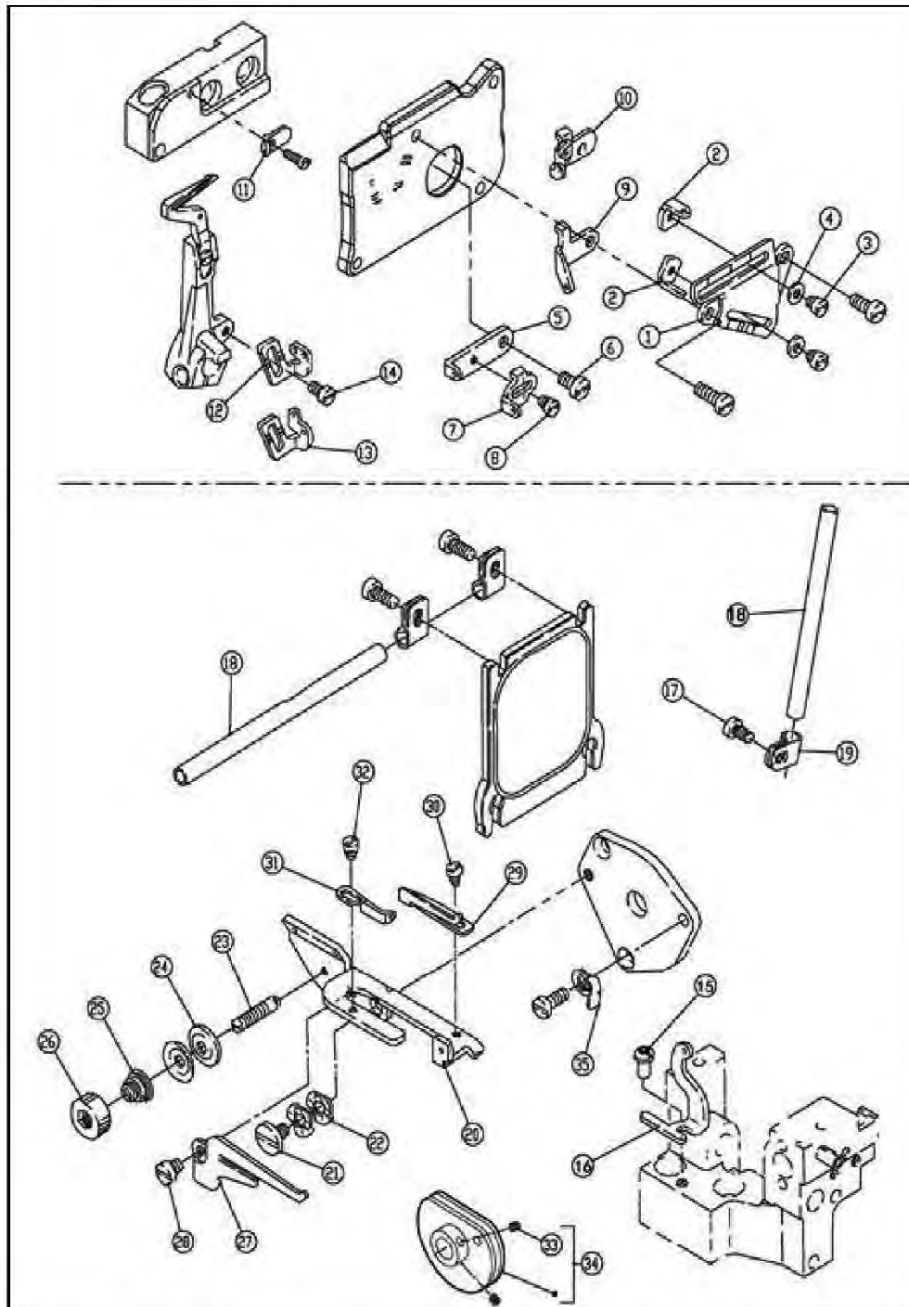

8. Thread Guide and Thread Takeup

NO.	JIN CODE	NAME	Qty		
			three	four	five
1	JINBF889275004	Bracket	1	1	1
2	JINBF700M810	Thread Guide	2	2	2
3	JINBF8007008	Screw	2	2	2
4	JINBF889202875	Washer	2	2	2
5	JINBF889275005	Thread Takeup	1	1	1
6	JINBF310167020	Screw M4X10	1	1	1
7	JINBF889275006	Thread Guide	1	1	1
8	JINBF8007008	Screw	1	1	1
9	JINBF889275007	Thread Guide	1	1	1
10	JINBF889275055	Thread Guide	1	1	1
11	JINBF889275026	Thread Guide	1	1	1
12	JINBF889275054	Thread Takeup	1	1	1
13	JINBF889275009	Thread Takeup	1	1	1
14	JINBF8007012	Screw	1	1	1
15	JINBF8007018	Screw M4X5	0	0	1
16	JINBF889275038	Thread Guide	0	0	1
17	JINBF8007019	Screw M4X8	0	0	1
18	JINBF800209631	Thread Guide	0	0	2
19	JINBF800206115	Holder	0	0	3
20	JINBF800275033A	Bracket	0	0	1
21	JINBF310167066	Screw	0	0	1
22	JINBF800210307	Washer	0	0	2
23	JINBF310167167	Screw	0	0	1
24	JINBF31016137108	Tension Disc	0	0	2
25	JINBF31016211388	Spring	0	0	1
26	JINBF31016275034	Knob	0	0	1
27	JINBF800275035	Thread Guide	0	0	1
28	JINBF8007018	Screw M4X5	0	0	1
29	JINBF800275036	Thread Guide	0	0	1
30	JINBF8007008	Screw	0	0	1
31	JINBF800275039	Thread Guide	0	0	1
32	JINBF8007008	Screw	0	0	1
33	JINBF310164554	Screw M3X3	0	0	2
34	JINBF800179498	Looper Thread Takeup	0	0	1
35	JINBF800275037	Spring	0	0	1