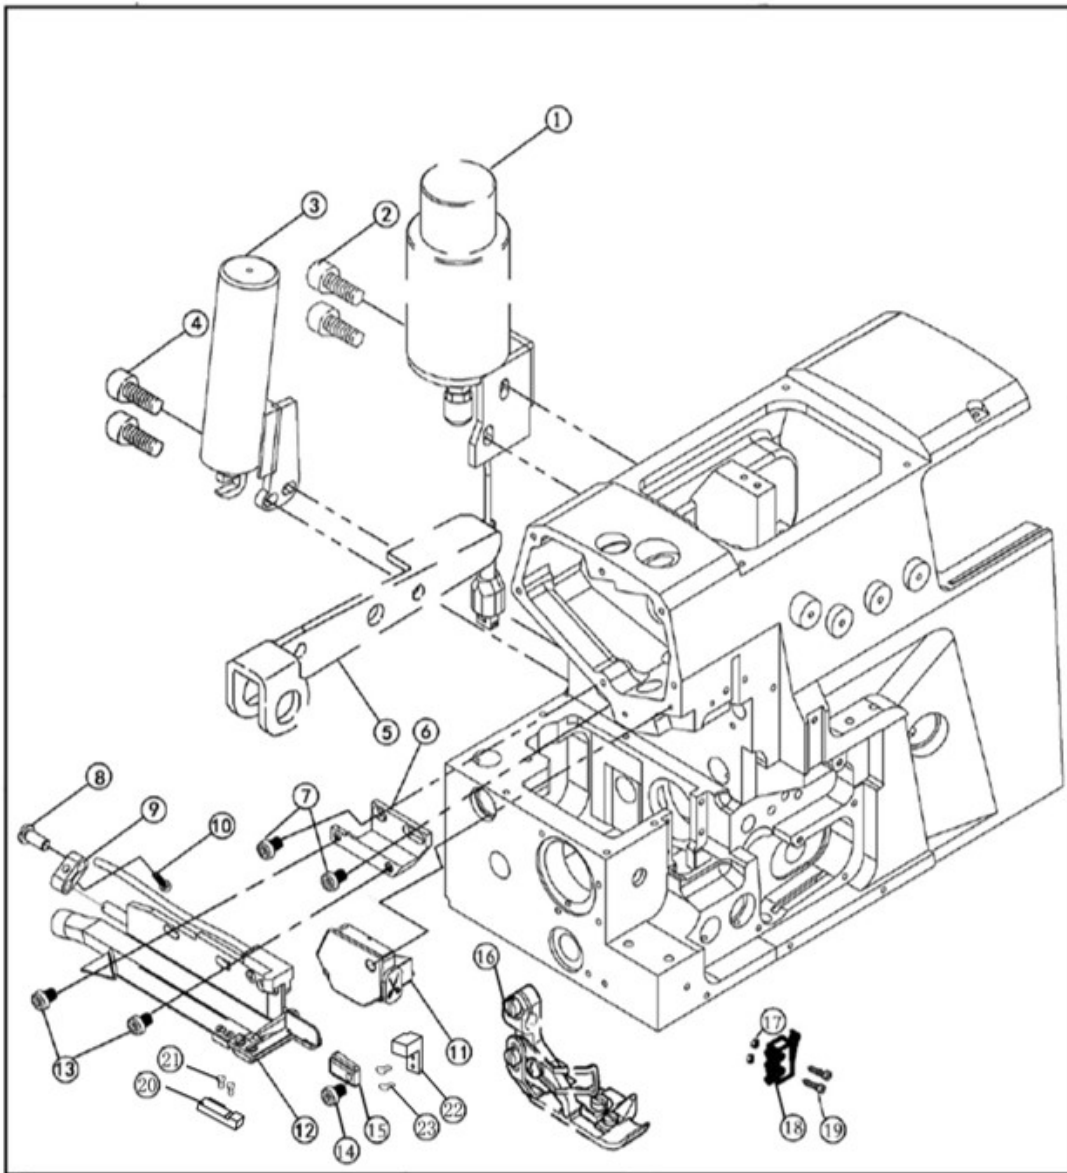

25. Automatic Trimming Parts

NO.	JIN CODE	NAME	Qty		
			threet herd	four therd	five therd
1	JINKRDCT-TY	Electromagnet Assembly	1	1	1
2	JINBF8004510	Screw	1	1	1
3	JINKRDCT-JX	Electromagnet Assembly	1	1	1
4	JINBF8004510	Screw	1	1	1
5	JINBF889UT274007	Lever	1	1	1
6	JINKRDZDZ	Bracket	1	1	1
7	JINBF140406-28	Screw	1	1	1
8	JINBF889UTQX	Pin	1	1	1
9	JINKRDZQB	Grank	1	1	1
10	JINKRDZQBLD	Screw	1	1	1
11	JINBFR5TSGY-1	Up Inductor	1	1	1
12	JINBFX5YTJXDZJ	Cutter Assembly	1	1	1
13	JINBF700S033	Screw	1	1	1
14	JINKR2514	Screw	1	1	1
15	JINBFX5SYJCG	Magnetic Iron	1	1	1
16	JINKR2516-91	Presser Foot-UT	0	1	0
17	JINNK-620250200-4	Knob	1	1	1
18	JINBF13010097	Safety Switch-2	1	1	1
19	JINSK-410251202-4	Screw	1	1	1
20	JINBFR5TDZGY	Knife set sensor	1	1	1
21	JINPF1310A16	Screw	2	2	2
22	JINBFR5TAQKGX	Safety Switch-1	1	1	1
23	JINBF8007041	Screw	2	2	2