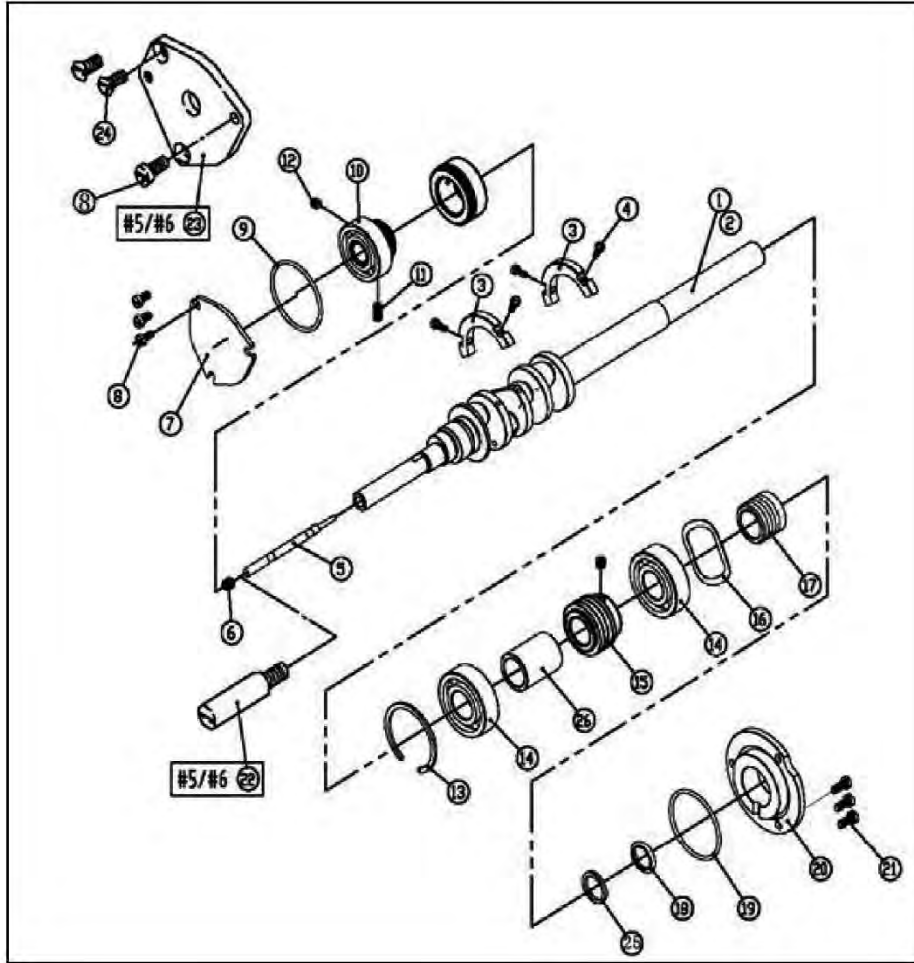

4. Crankshaft Drive Mechanism

NO.	JIN CODE	NAME	Qty		
			three	four	five
1	JINKR0401	Crankshaft	1	1	1
2	JINKR0401H	Crankshaft	1	1	1
3	JINBF889270502	Blance Weight	2	2	2
4	JINBF310167011	Screw	4	4	4
5	JINBF889270503	Pin	1	1	1
6	JINBF8897374	Screw	1	1	0
7	JINBF889270508	O Ring	1	1	1
8	JINBF8007019	Screw	3	3	1
9	JINBF800240340	O Ring	1	1	1
10	JINBF8892705071	Ratchet	1	1	1
11	JINBF8004572	Screw	1	1	1
12	JINBF310164514	Screw	1	1	1
13	JINBF889240335	Ring	1	1	1
14	JINBF310166203Z	Ball Bearing	2	2	2
15	JINBF889274507	Worm wheel	1	1	1
16	JINBF889240306	Washer	1	1	1
17	JINKR0418	Oil Seal	1	1	1
18	JINKR0433	Washer	1	1	1
19	JINBF889240307	O Ring	1	1	1
20	JINBF889211528A	Ringht Cover	1	1	1
21	JINBF310167020	Screw	3	3	3
22	JINBF800270510	Pin	0	0	1
23	JINBF889270510	Cover	0	0	1
24	JINBF8897044	Screw	0	0	2
25	JINBF31016206837	Oil Seal	1	1	1
26	JINBF889270523A	Spacer	1	1	1