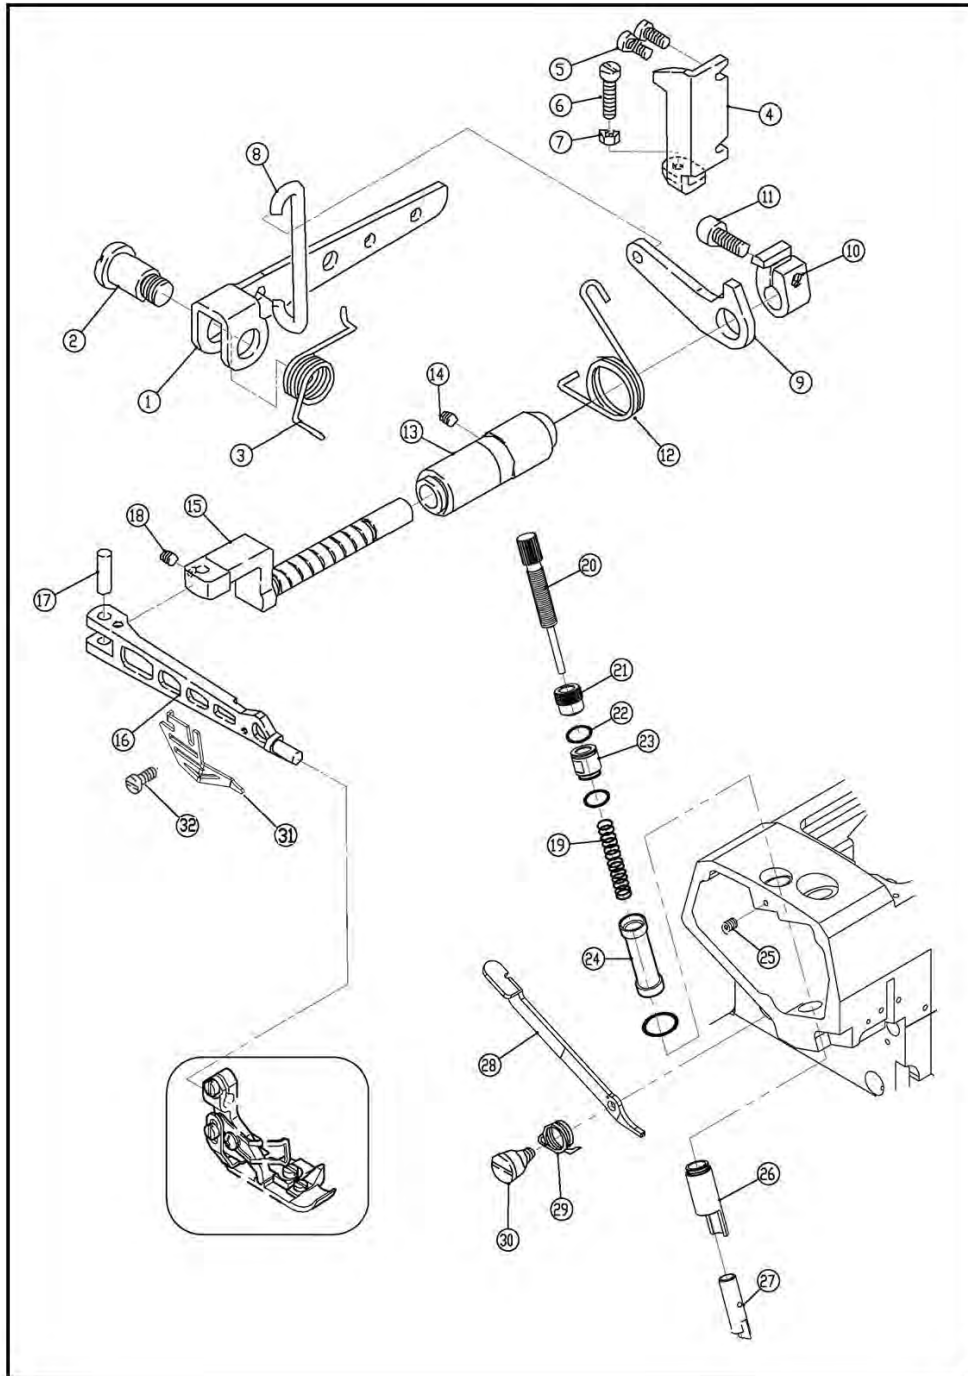

17. Presser Foot Mechanism

NO.	JIN CODE	NAME	Qty		
			three- therd	four- therd	five- therd
1	JINBF889274007	Lever	1	1	1
2	JINBF8897060	Screw	1	1	1
3	JINBF889274008	Spring	1	1	1
4	JINBF889274009	Stopper	1	1	1
5	JINBF8007019	Screw	2	2	2
6	JINBF8007175	Screw	1	1	1
7	JINBF310164805	Nut	1	1	1
8	JINBF800274006	Link	1	1	1
9	JINBF800274004	Lever	1	1	1
10	JINBF700KS22	Collar	1	1	1
11	JINBF700S101	Screw	1	1	1
12	JINBF889274005A	Spring	1	1	1
13	JINBF8892T09	Bushing	1	1	1
14	JINBF310164543	Screw	1	1	1
15	JINBF889274001	Shaft	1	1	1
16	JINBF889274000B	Presser Arm	1	1	1
17	JINBF889208549	Pin	1	1	1
18	JINBF310164543	Screw	1	1	1
19	JINBFX52087731	Spring	1	1	1
20	JINBFX52740141	Adjusting Screw	1	1	1
21	JINBFX52740151	Nut	1	1	1
22	JINBFX51732	O Ring	3	3	3
23	JINKR2221	Bushing	1	1	1
24	JINKR2220	Bushing	1	1	1
25	JINBF310164543	Screw	1	1	1
26	JINBFX50201	Bushing	1	1	1
27	JINBFX52740111	Lever	1	1	1
28	JINBFX5274016A1	Lever	1	1	1
29	JINBFX52740171	Spring	1	1	1
30	JINBF700KS78	Screw	1	1	1
31	JINBF889AQHS3	Safety Guard	1	1	1
32	JINBF8007008	Screw	1	1	1