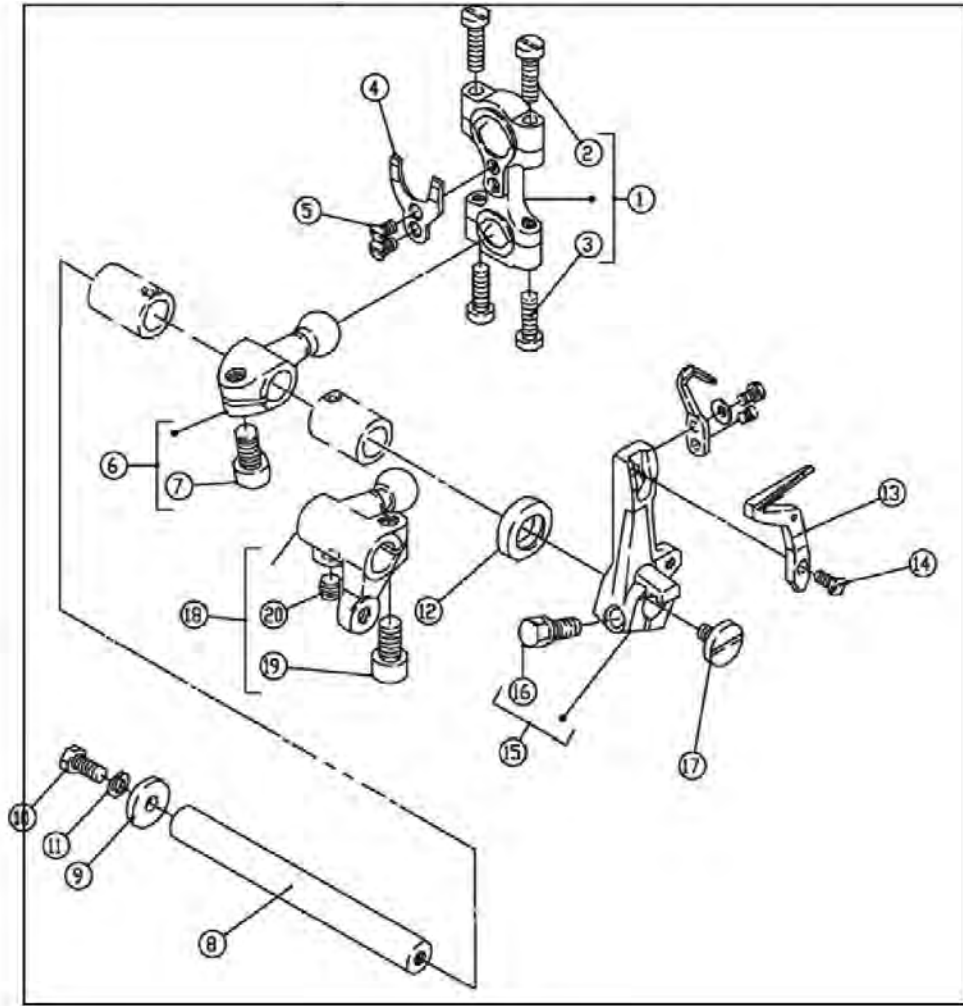

12. Lower Looper Drive Mechanism

NO.	JIN CODE	NAME	Qty		
			thre ethe	four ther	five ther
1	JINBF889271500-92	Connection	1	1	1
2	JINBF310167023	Screw	2	2	2
3	JINBF310167022	Screw	2	2	2
4	JINBFX52715011	Washer	1	1	1
5	JINBF8007041	Screw	2	2	2
6	JINBF889272000-92	Crank	1	1	0
7	JINBF80045331	Screw	1	1	0
8	JINBF889271504	Shaft	1	1	1
9	JINBF800240338	Washer	1	1	1
10	JINBF8007174	Screw	1	1	1
11	JINBF800303067	Washer	1	1	1
12	JINBF700M83	Oil Seal	1	1	1
13	JINBF889277015	Lower Looper	1	1	1
14	JINBF8897168	Screw	1	1	1
15	JINBF889273511-92	Crank	1	1	1
16	JINBF700S058	Screw	1	1	1
17	JINBF8897169	Screw	1	1	1
18	JINBF889273511-92	Crank	0	0	1
19	JINBF80045331	Screw	0	0	1
20	JINBF310164514	Screw	0	0	1