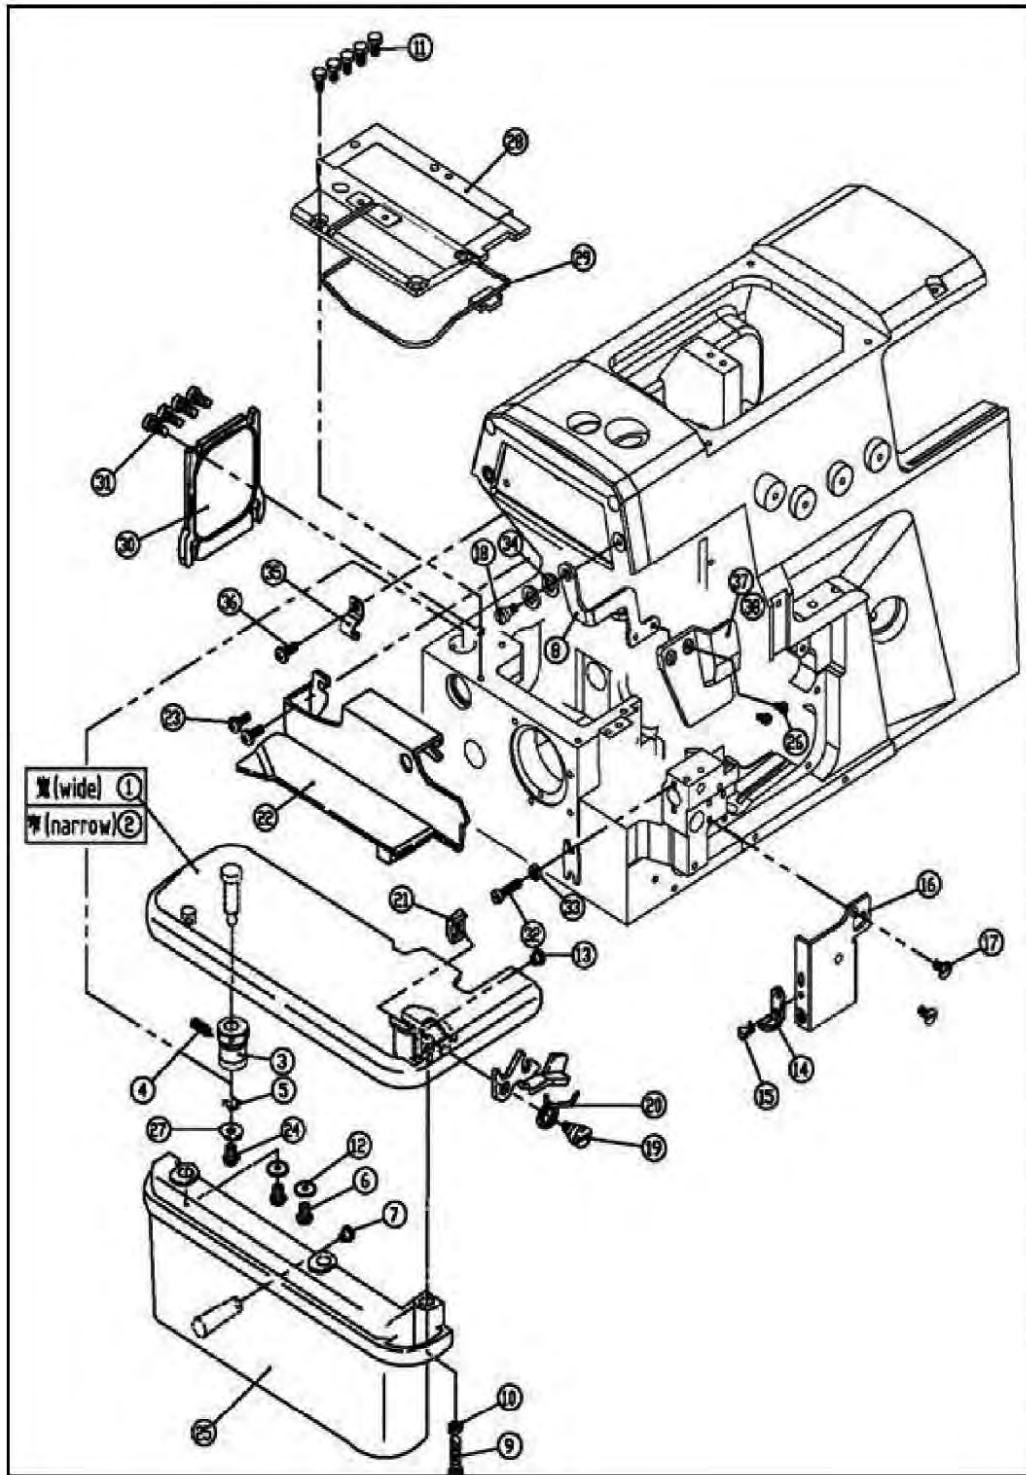

3. Cover (two)

NO.	JIN CODE	NAME	Qty		
			three	four	five
1	JINBF889270037	Cloth Plate	1	1	1
2	JINBF889270037	Cloth Plate	1	1	1
3	JINBF800270042	Bushing	1	1	1
4	JINBF310164543	Screw	1	1	1
5	JINBF800210307	Washer	1	1	1
6	JINBF8007019	Screw	2	2	2
7	JINBF800240305	Cushion Rubber	1	1	1
8	JINKP0330	Eye Guide	1	1	1
9	JINBF310167025	Screw	1	1	1
10	JINBF800240343	Washer	2	2	2
11	JINBF310167084	Screw	5	5	5
12	JINBF800240343	Washer	2	2	2
13	JINBF800240305	Cushion Rubber	1	1	1
14	JINBF800270049	Latch	1	1	1
15	JINBF8007180	Screw	1	1	1
16	JINBF889270015	Plate	1	1	1
17	JINBF8007077	Screw	2	2	2
18	JINBF310167066	Screw	1	1	1
19	JINBF8007172	Screw	1	1	1
20	JINBF800270044	Spring	1	1	1
21	JINBF800270045	Bracket	1	1	1
22	JINBF889270019	Fabric Guide	1	1	1
23	JINBF8007019	Screw	2	2	2
24	JINBF8007019	Screw	2	2	2
25	JINBFX52700302-UB	Sike Cover	1	1	1
26	JINBF310164543	Screw	1	1	1
27	JINBF800210307	Washer	1	1	1
28	JINBF889270177	Bed Cover Plate As	1	1	1
29	JINBF889270023	Gasket	1	1	1
30	JINBFX5270026B	Cover Plate	1	1	1
31	JINBF310167020	Screw	4	4	4
32	JINBF310167023	Screw	1	1	1
33	JINBF310164821	Nut	1	1	1
34	JINBF800210307	Washer	2	2	2
35	JINKR0246	Ply-varn drill	1	1	1
36	JINBF8007019	Screw	1	1	1
37	JINBF889270032	Fye Gulde	1	1	1
38	JINBF889270033	Fye Gulde	0	0	0