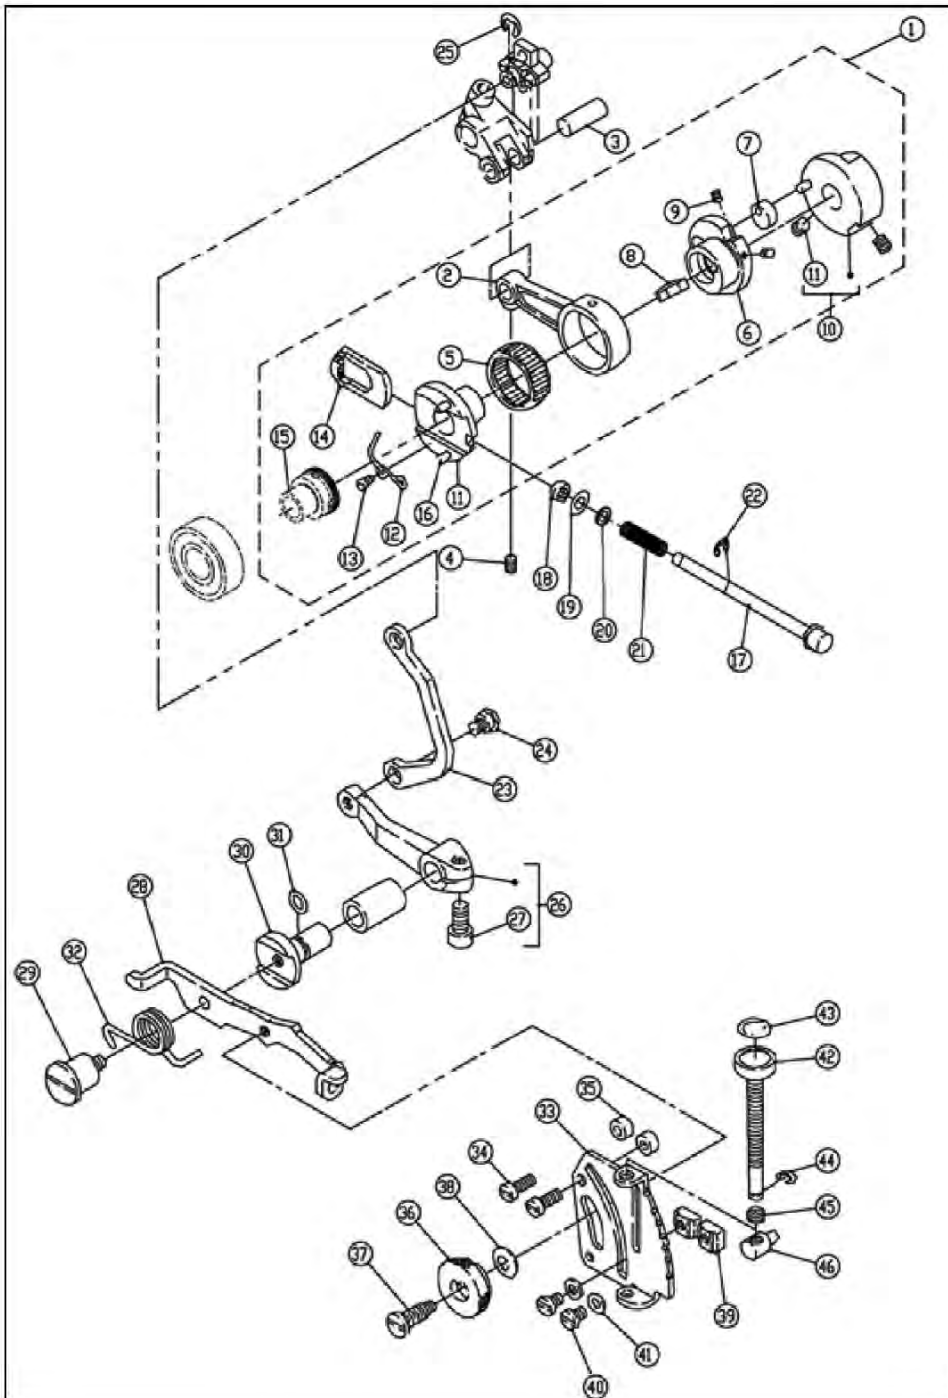

14. Differential feed adjusting mechanism

NO.	JIN CODE	NAME	Qty		
			three	four	five
1	JINBF889270507-92	Connection	1	1	1
2	JINBF889272500	Connection	1	1	1
3	JINBF800271001	Pin	1	1	1
4	JINBF8004538	Screw	1	1	1
5	JINBF800240012	Needle Bearing	1	1	1
6	JINBF889272501	Eccent	1	1	1
7	JINBF889210129	Feed Eccent	1	1	1
8	JINBF800210130	Flat Spring	1	1	1
9	JINBF310164535	Screw	2	2	2
10	JINBF889270506-91	Regulator	1	1	1
11	JINBF310164514	Screw	2	2	2
12	JINBF889272503	Spring	1	1	1
13	JINBF8007038	Screw	1	1	1
14	JINBF889272502	Ratchet	1	1	1
15	JINBF889270507	Retaining gear	1	1	1
16	JINBF800272504-91	Eccent Assembly	1	1	1
17	JINBF889272509	Push Button	1	1	1
18	JINBF889240315	Gaket	1	1	1
19	JINBF889240314	Washer	1	1	1
20	JINBF889208949	O Ring	1	1	1
21	JINBF889240317	Spring	1	1	1
22	JINBF31016200555	Ring	1	1	1
23	JINBF889272529	Link	1	1	1
24	JINBF8897058	Screw	1	1	1
25	JINBF889202522	Ring	1	1	1
26	JINBF889272530	Lever	1	1	1
27	JINBF80045331	Screw	1	1	1
28	JINBF889272532	Lever	1	1	1
29	JINBF8007161	Screw	1	1	1
30	JINBF889272533A	Shaft	1	1	1
31	JINBF889204185	O Ring	1	1	1
32	JINBF800272534	Spring	1	1	1
33	JINBF889272535	Regulator Plate	1	1	1
34	JINBF310167021	Screw	2	2	2
35	JINBF889240321	Washer	2	2	2
36	JINBF889252069	Nut	1	1	1
37	JINBF8897059A	Screw	1	1	1
38	JINBF800211301	Washer	1	1	1
39	JINBF889252658	Nut	2	2	2
40	JINBF8007081	Screw	2	2	2
41	JINBF31016303448	Washer	2	2	2
42	JINBF889272538A	Ad justing Bar	1	1	1
43	—	Seal	1	1	1
44	JINBF31016200555	Ring	1	1	1
45	JINBF889240559	Spring	1	1	1
46	JINBF889272539A	Nut	1	1	1