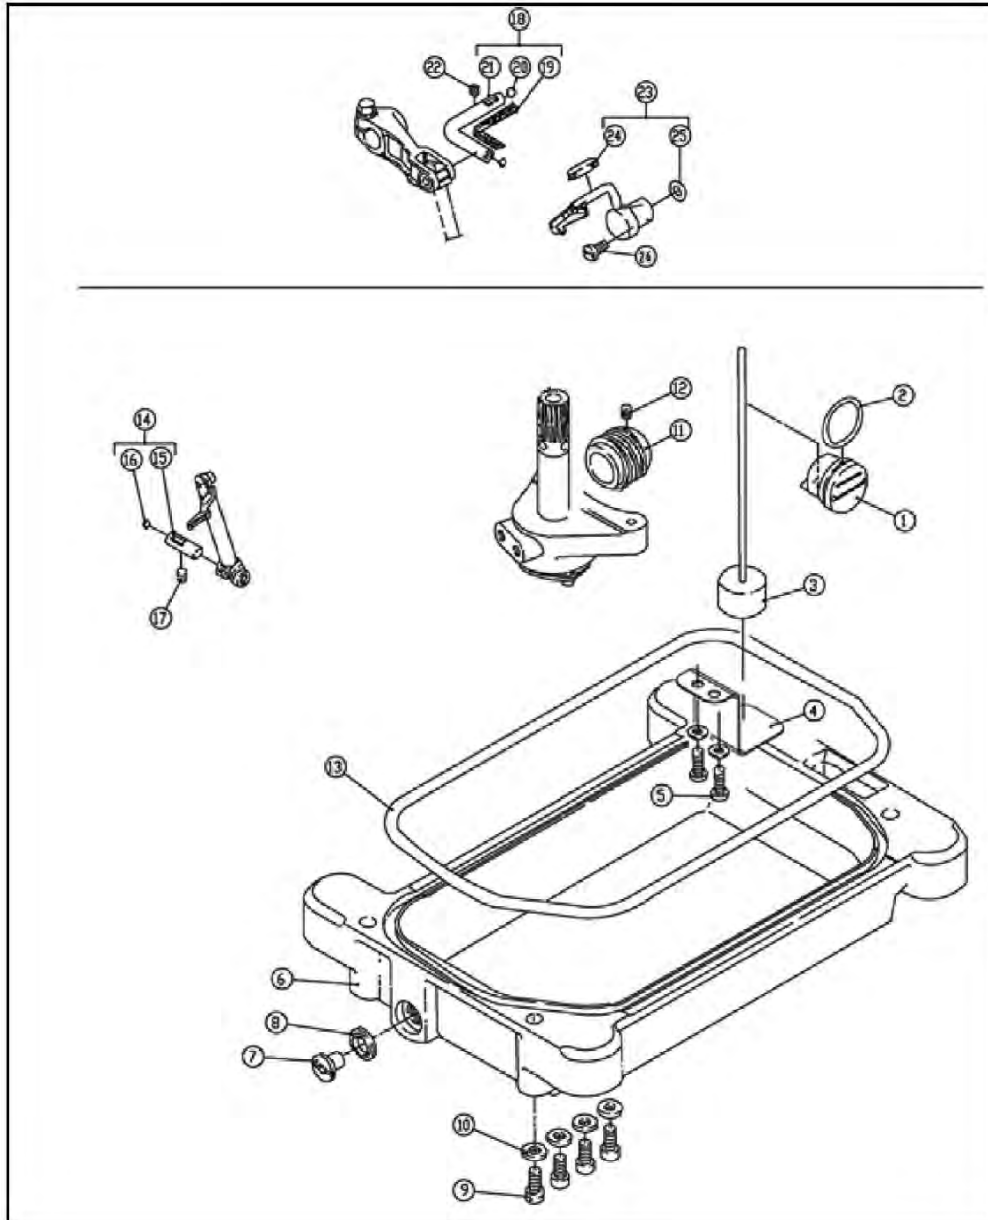

19. Lubrication Mechanism (two)

NO.	JIN CODE	NAME	Qty		
			thre ethe	four ther	five ther
1	JINBF889274502	OIL SIGHT GAUGE	1	1	1
2	JINBF889230043	O Ring	1	1	1
3	JINBFX5210193A92	Indicator Complete	1	1	1
4	JINKR1904	OIL INDICATOR SUPP	1	1	1
5	JINBF310167021	Screw	2	2	2
6	JINBF889274503-91	Oil Reservoir	1	1	1
7	JINBF8005318B	Screw	1	1	1
8	JINBF800202287A	Washer	1	1	1
9	JINBF310164531	Screw	4	4	4
10	JINBF800240339	Washer	4	4	4
11	JINBF889274507	Worm	1	1	1
12	JINBF310164514	Screw	1	1	1
13	JINBF889274501	Gasket	1	1	1
14	JINBF889274514	Pipe Assy	1	1	1
15	— —	Oil Wick	0.04	0.04	0.04
16	JINBF889240038	Rubber Plug	1	1	1
17	JINBF310164543	Screw	2	2	2
18	JINBF889274516-91	Pipe	1	1	1
19	— —	Oil Wick	0.04	0.04	0.04
20	JINBF889240097	Rubber Plug	2	2	2
21	JINBF889274513	Pipe	1	1	1
22	JINBF310164543	Screw	2	2	2
23	JINBF889274523-91	Joint	1	1	1
24	JINBF889274522	Felt	1	1	1
25	JINBF889204185	O Ring	1	1	1
26	JINBF8894543	Screw	1	1	1