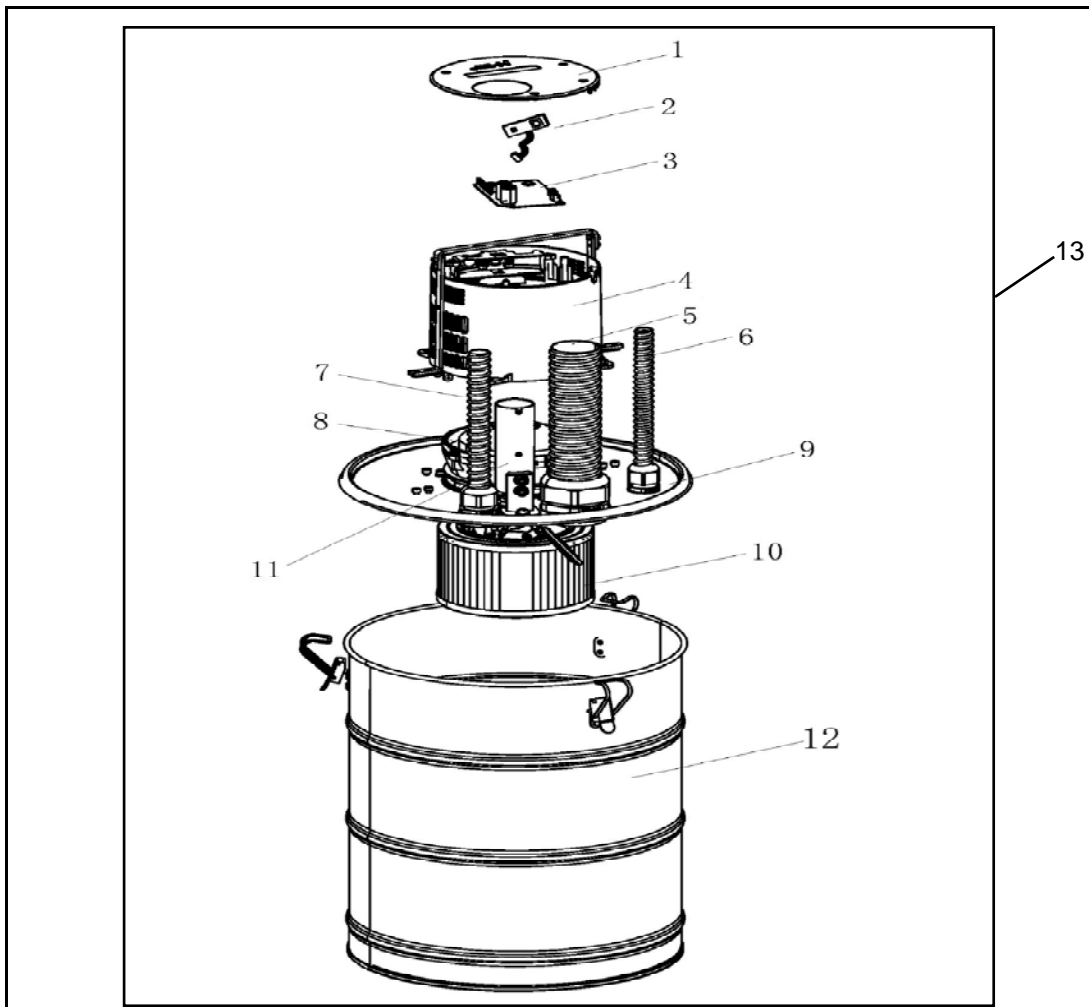

27. Electric suction device

NO	CODE	NAME	Qty
1	JIN202881002000	Upper barrel lid	1
2	JIN204881002000	Knob switch control board	1
3	JIN204881003000	Control panel	1
4	JIN301881001000	Upper barrel components	1
5	JIN206881014000	∅40 Bellows	1
6	JIN206881010000	∅13 Bellows	1
7	JIN206881011000	∅15 Bellows	1
8	JIN301881002000	Motor components	1
9	JIN201881002300	Lower barrel lid	1
10	JIN206881005000	Filter	1
11	JIN301881003000	Electromagnet assembly	1
12	JIN201881001000	Lower barrel	1
13	JINBFX5DXFZZ	Pneumatic suction device	1