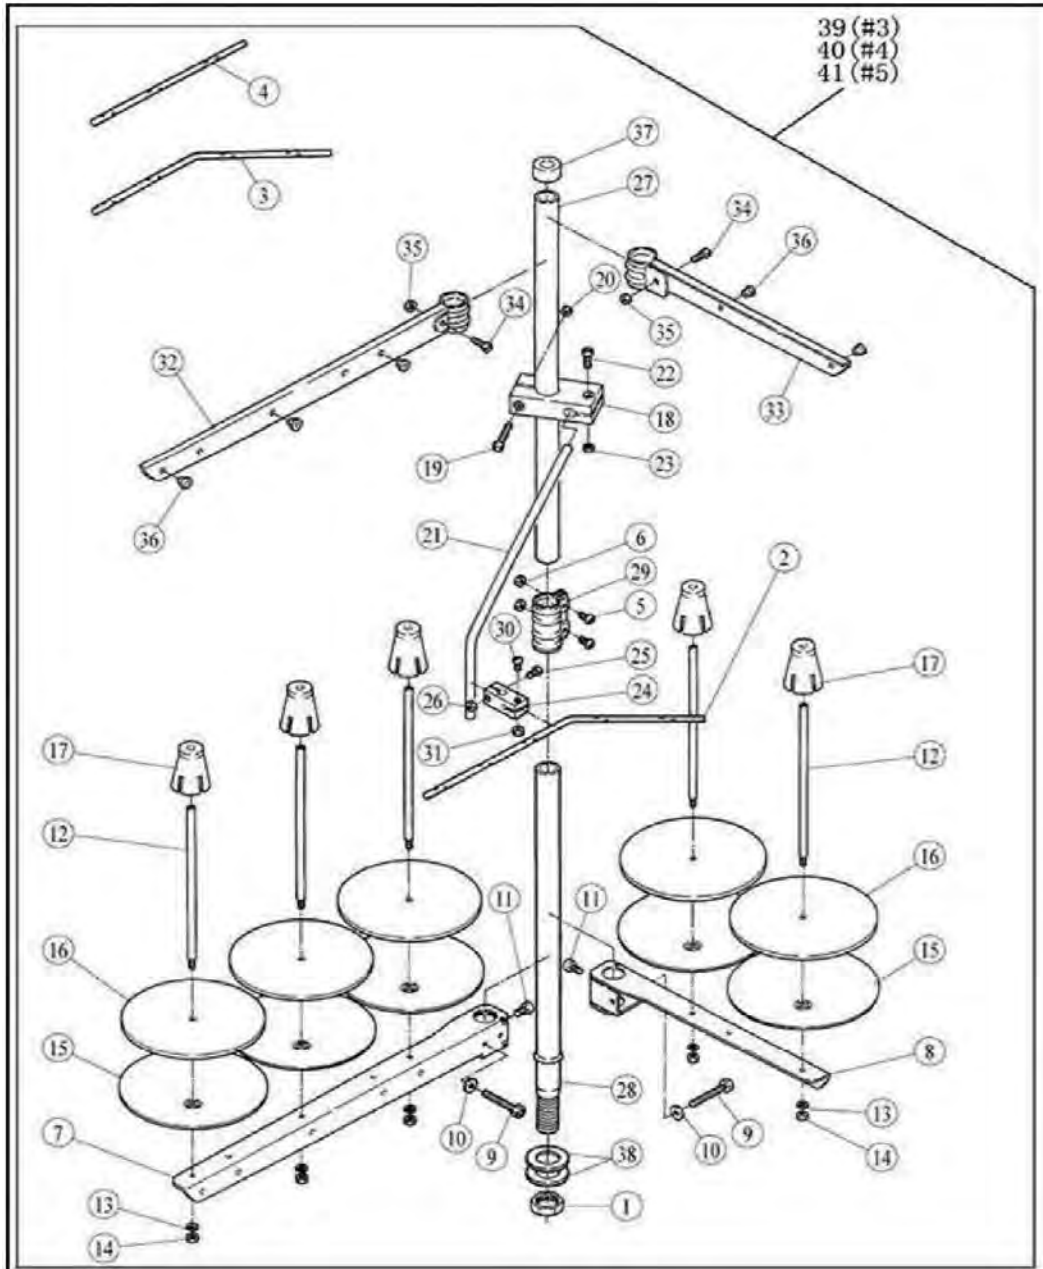

21. Thread Stand

NO.	JIN CODE	NAME	Qty		
			three	four	five
1	JINBF8894835	Nut	1	1	1
2	JINBF889293A	Thread Guide 5-Spool	0	0	1
3	JINBF889293B	Thread Guide 4-Spool	0	1	0
4	JINBF889293C	Thread Guide 3-Spool	1	0	0
5	JINBF8894021	Screw	2	2	2
6	JINBF8894067	Nut	2	2	2
7	JINBF889505-PA	Thread Hanger	1	1	1
8	JINBF889505APA	Thread Hanger	1	1	1
9	JINBF8897102	Screw	2	2	2
10	JINBF889512	Washer	2	2	2
11	JINBF8894022	Screw	2	2	2
12	JINBF889380A	Spool Pin	6	6	6
13	JINBF889201252	Spring Washer	6	6	6
14	JINBF8894803	Nut	6	6	6
15	JINBF889381-PA	Spool Seat Disc	6	6	6
16	JINBF889507	Spool Gushion	6	6	6
17	JINBF889382-PA	Spool Cushion	6	6	6
18	JINBF889383-PA	Holder	1	1	1
19	JINBF8894014	Screw	1	1	1
20	JINBF8894803	Nut	1	1	1
21	JINBF889384	Thread Guide Arm	1	1	1
22	JINBF8894012	Screw	1	1	1
23	JINBF8894803	Nut	1	1	1
24	JINBF889233-PA	Holder	1	1	1
25	JINBF8894012	Screw	1	1	1
26	JINBF8894803	Nut	1	1	1
27	JINBF889502-PA	Column Pipe Upper	1	1	1
28	JINBF889503-PA	Column Pipe Lower	1	1	1
29	JINBF889504-PA	Joint	1	1	1
30	JINBF8894012	Screw	1	1	1
31	JINBF8894803	Nut	1	1	1
32	JINBF889527-PA	Thread Hanger	1	1	1
33	JINBF889527APA	Thread Hanger	1	1	1
34	JINBF8894021	Screw	2	2	2
35	JINBF8894067	Nut	2	2	2
36	JINBF889506	Thread Eyelet	6	6	6
37	JINBF889386	Rod Cap	1	1	1
38	JINBF889509	Washer	2	2	2
39	JINBF7003M17	Thread Stand Componen	1	0	0
40	JINBF7004M17	Thread Stand Componen	0	1	0
41	JINBF7005M17	Thread Stand Componen	0	0	1