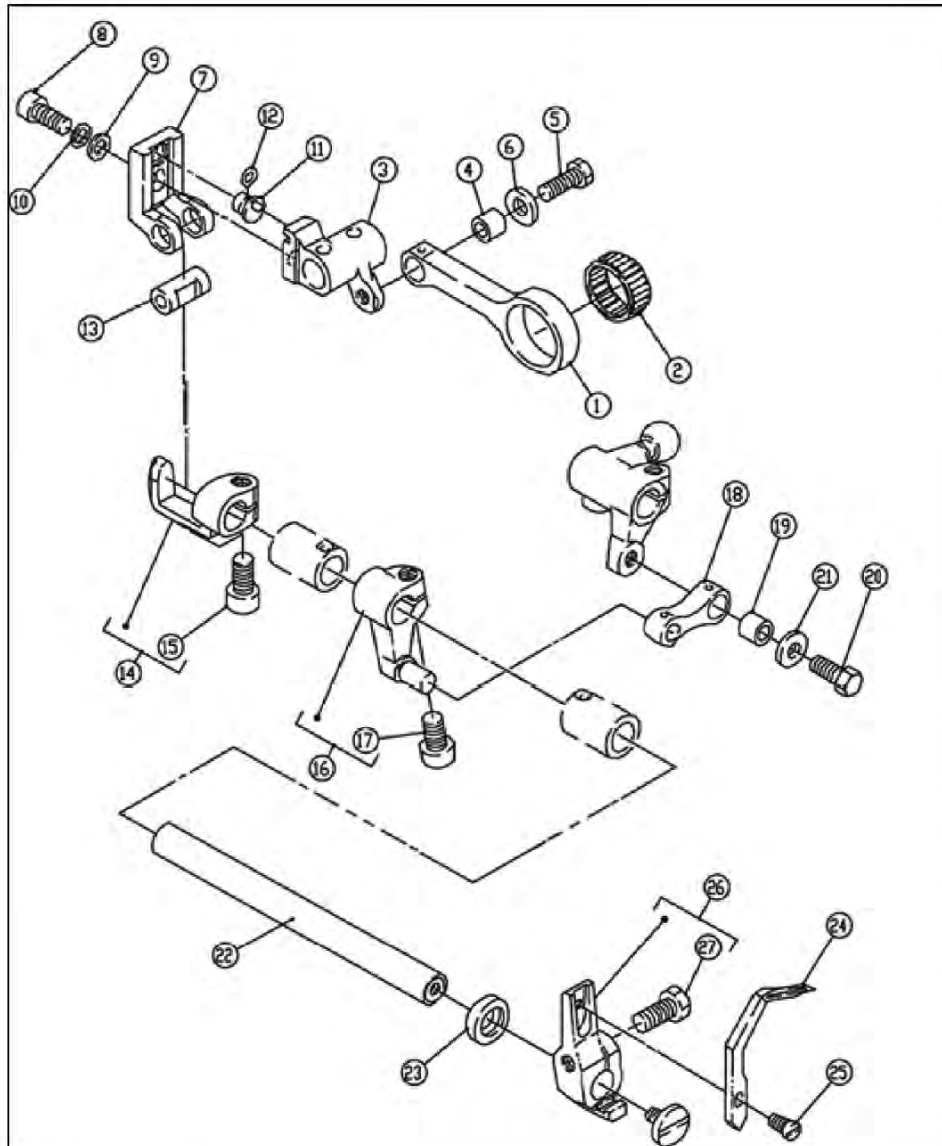

13. Chainstitch Looper Drive Mechanism

NO.	JIN CODE	NAME	Qty		
			three	four	five
1	JINBF889273500	Connection	0	0	1
2	JINBF889205015-20	Needle Bearing	0	0	1
3	JINBF88927350	Crank	0	0	1
4	JINBF889240542	Bushing	0	0	1
5	JINBF8897056	Screw	0	0	1
6	JINBF31016240049	Washer	0	0	1
7	JINBF889273502	Slider	0	0	1
8	JINBF310164531	Screw	0	0	1
9	JINBF800240062	Washer	0	0	1
10	JINBF800303067	Washer	0	0	1
11	JINBF889252515	Pin	0	0	1
12	JINBF889208949	O Ring	0	0	1
13	JINBF800273504	Shaft	0	0	1
14	JINBF889273505-92	Holder	0	0	1
15	JINBF80045331	Screw	0	0	1
16	JINBF889273509	Crank	0	0	1
17	JINBF80045331	Screw	0	0	1
18	JINBF889272517	Link	0	0	1
19	JINBF889240542A	Bushing	0	0	1
20	JINBF8897056	Screw	0	0	1
21	JINBF31016240049	Washer	0	0	1
22	JINBF889273506	Shaft	0	0	1
23	JINBF700M1119	Oil Seal	0	0	1
24	JINBF889277018	Double Chainstich	1	1	1
25	JINBF8897168	Screw	0	0	1
26	JINBF889273510	Looper Holder	0	0	1
27	JINBF700S058	Screw	0	0	1