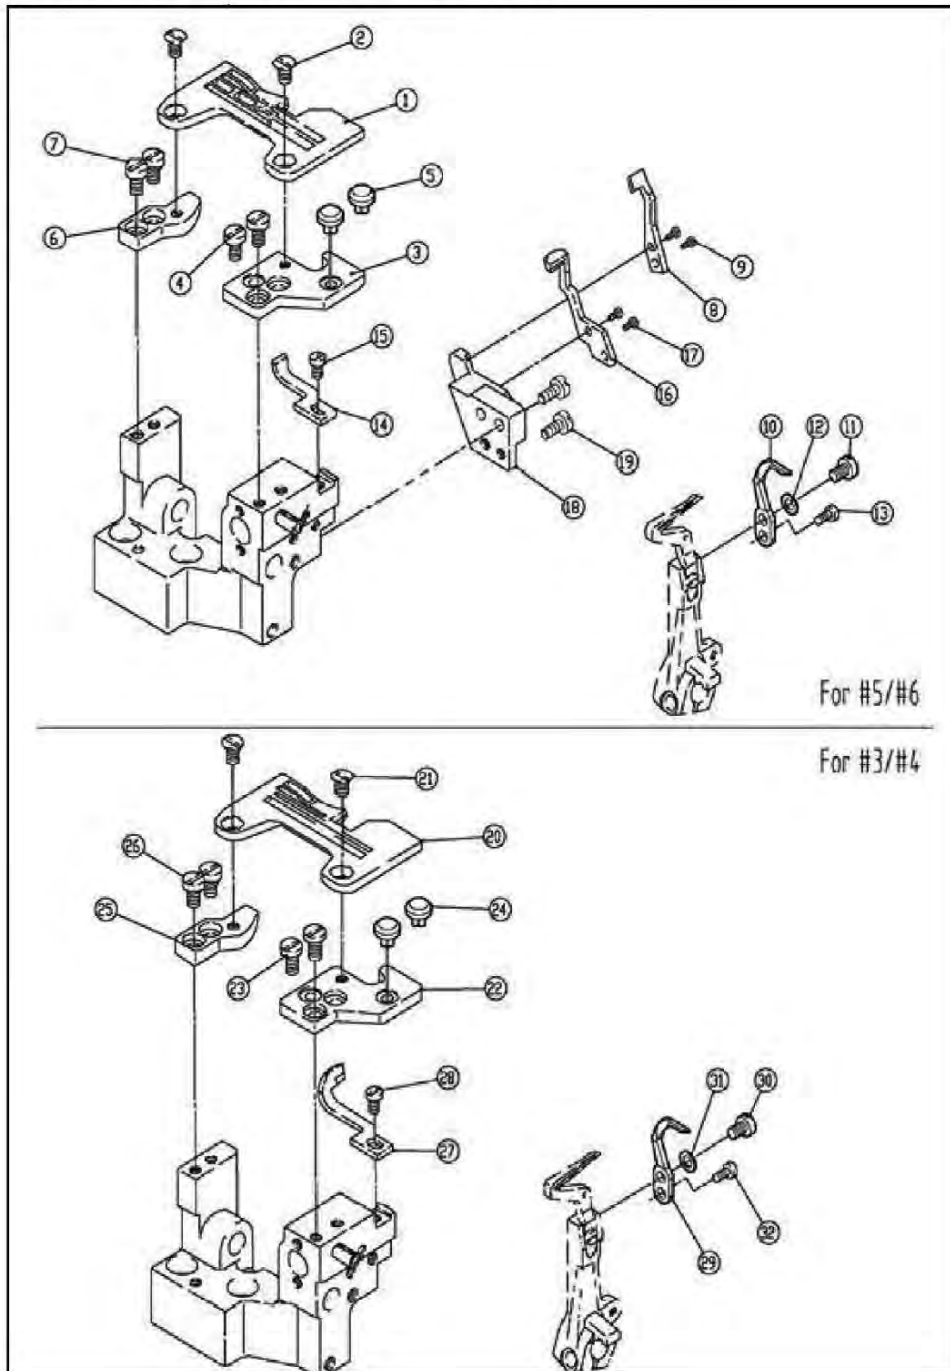

10. Needle Drive Mechanism (two)

NO.	JIN CODE	NAME	Qty		
			three	four	five
1	XXXXXXXX	Needle Plat	0	0	1
2	JINBF8007170	Screw	0	0	2
3	JINBF889271010	Bracket	0	0	1
4	JINBF8007130	Screw	0	0	2
5	JINBF800240305	Cushion Rubber	0	0	2
6	JINBF889271011	Bracket	0	0	1
7	JINBF8007019	Screw	0	0	2
8	JINBF889277007	Needle Guard	0	0	1
9	JINBF8007010	Screw	0	0	2
10	JINBF889277004	Needle Guard	0	0	1
11	JINBF8897259	Screw	0	0	1
12	JINBF800202875	Washer	0	0	1
13	JINBF8897165	Screw	0	0	1
14	JINBF889277005	Needle Guard	0	0	1
15	JINBF8007019	Screw	0	0	1
16	JINBF889277006	Needle Guard	0	0	1
17	JINBF8007010	Screw	0	0	2
18	JINBF889271013	Bracket	0	0	1
19	JINBF8897114	Screw	0	0	2
20	XXXXXXXX	Needle Plat	0	1	0
21	JINBF8897170	Screw	2	2	0
22	JINBF889271010	Bracket	1	1	0
23	JINBF8897019	Screw	2	2	0
24	JINBF889240305	Cushion Rubber	2	2	0
25	JINBF889271011	Bracket	1	1	0
26	JINBF8897019	Screw	2	2	0
27	XXXXXXXX	Needle Guard	1	1	0
28	JINBF8897019	Screw	1	1	0
29	XXXXXXXX	Needle Guard	1	1	0
30	JINBF8897259	Screw	1	1	0
31	JINBF889240222	Spring	1	1	0
32	JINBF8897165	Screw M3	1	1	0