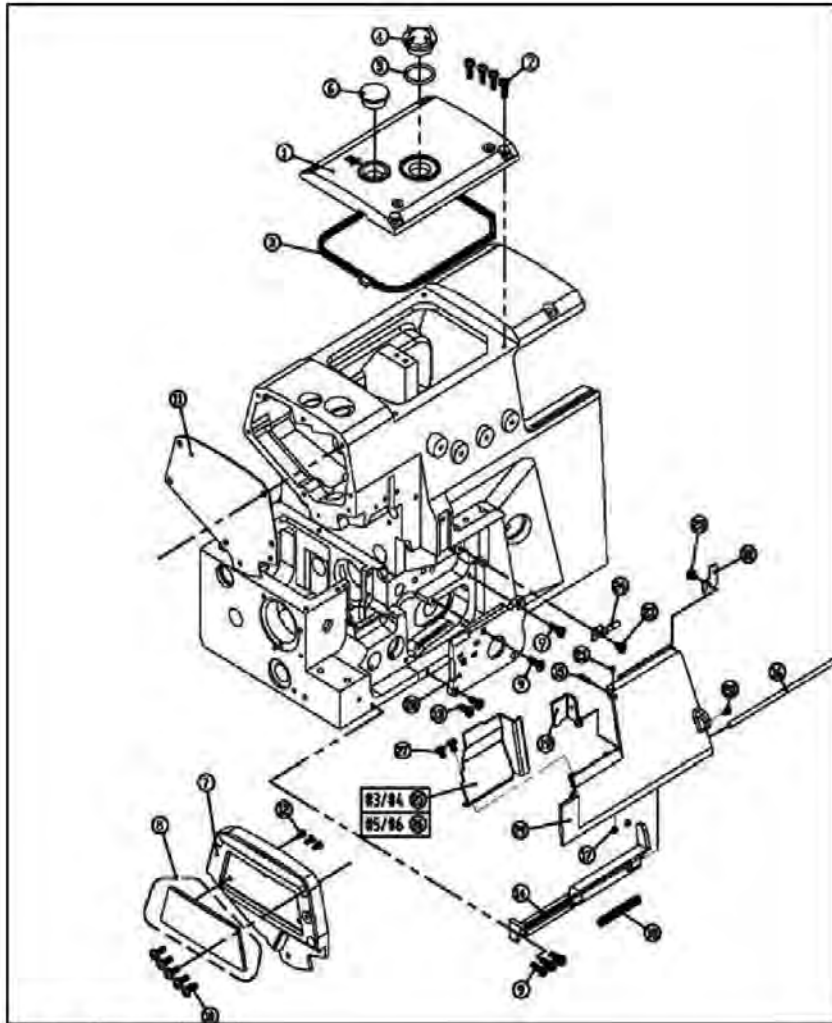

2. Cover (one)

NO.	JIN CODE	NAME	Qty		
			three	four	five
1	JINKR0201	Top Cover	1	1	1
2	JINBF310167020	Screw	4	4	4
3	JINKR0203	Gasket	1	1	1
4	JINPF5550824	Oil sight window	1	1	1
5	JINPF5550825	Oring	1	1	1
6	JINBF889275540	Plug	1	1	1
7	JINKR0207	Cover	1	1	1
8	JINKR0245	Cover	1	1	1
9	JINBF310167021	Screw	5	5	5
10	JINBF8007019	Screw	5	5	5
11	JINKP0208	Cushion	1	1	1
12	JINBF310167010	Screw	3	3	3
13	JINBF310167020	Screw	2	2	2
14	JINBF889270014	Hinge	1	1	1
15	JINBF8894574	Screw	1	1	1
16	JINBF800240043	Pin	1	1	1
17	JINBF310164543	Screw	2	2	2
18	JINBF800240301	Spring	1	1	1
19	JINBF889270018	Latch	1	1	1
20	JINBF310167011	Screw	1	1	1
21	JINBF310164535	Screw	1	1	1
22	JINBF889270017	Latch	1	1	1
23	JINBF8007018	Screw	2	2	2
24	JINBF800210044	Flat Spring	1	1	1
25	JINBF889270012	Front Cover (left)	1	1	0
26	JINBF889270013	Front Cover (left)	0	0	1
27	JINBF8007130	Screw	2	2	2
28	JINBF889270153	Side Cover	1	1	1
29	JINBFX52700111	Front Cover (right)	1	1	1