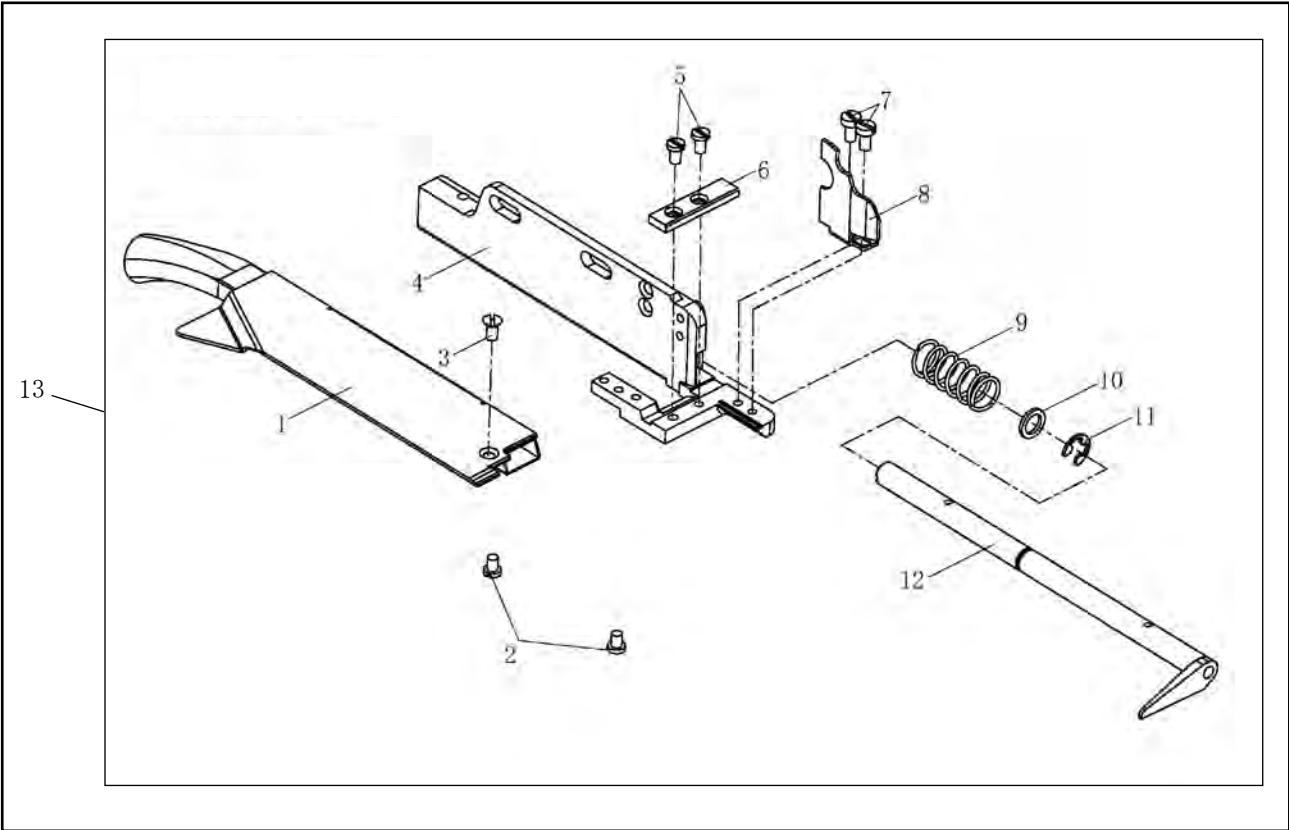

28. Cutter Assembly

NO.	JIN CODE	NAME	Qty
1	JINBFX5YTJXDZJ-4	Suction block	1
2	JINBFX5YTJXDZJ-5	Screw	2
3	JINBFX5YTJXDZJ-6	Screw	1
4	JINBFX5YTJXDZJ-7	block	1
5	JINBFX5YTJXDZJ-8	Screw	2
6	JINBFX5YTJXDZJ-2	Fixed Knife	1
7	JINBFX5YTJXDZJ-9	Screw	2
8	JINBFX5YTJXDZJ-10	Plate	1
9	JINBFX5YTJXDZJ-11	Spring	1
10	JINBFX5YTJXDZJ-12	Washer	1
11	JINBFX5YTJXDZJ-3	Ring	1
12	JINBFX5YTJXDZJ-1	Moving Knife	1
13	JINBFX5YTJXDZJ	Cutter Assembly	1