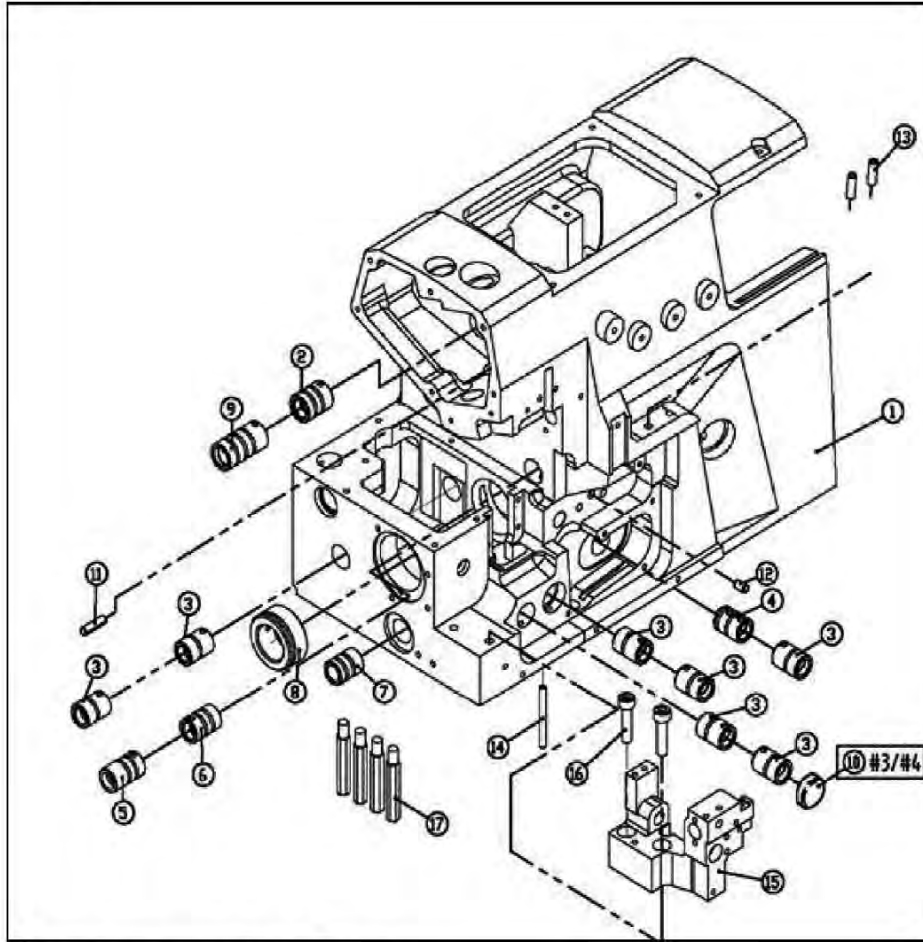

1. Machine Bed Frame

NO.	JIN CODE	NAME	Qty		
			three	four	five
1	JIN031KR0101L-7	Machine Bed Frame	1	1	1
2	JINBF889ZT02	Bushing	1	1	1
3	JINBF889ZT03	Bushing	5	5	7
4	JINBF889ZT04	Bushing	1	1	1
5	JINBF889ZT05	Bushing	1	1	1
6	JINBF889ZT06	Bushing	1	1	1
7	JINBF889ZT07	Bushing	1	1	1
8	JINBF889ZT08	Bushing	1	1	1
9	JINBF889ZT01	Bushing	1	1	1
10	JINBF800208173	Plug	1	1	0
11	JINBF800201002	Pin	1	1	1
12	JINBF889210182	Pin	1	1	1
13	JINBF889240325	Pipe	2	2	2
14	JINBF889240299	Pin	1	1	1
15	JINBF889270008-91	Bracket Assembly	1	1	1
16	JINBF8894511	Screw	2	2	2
17	JINBF800270047	Screw	4	4	4