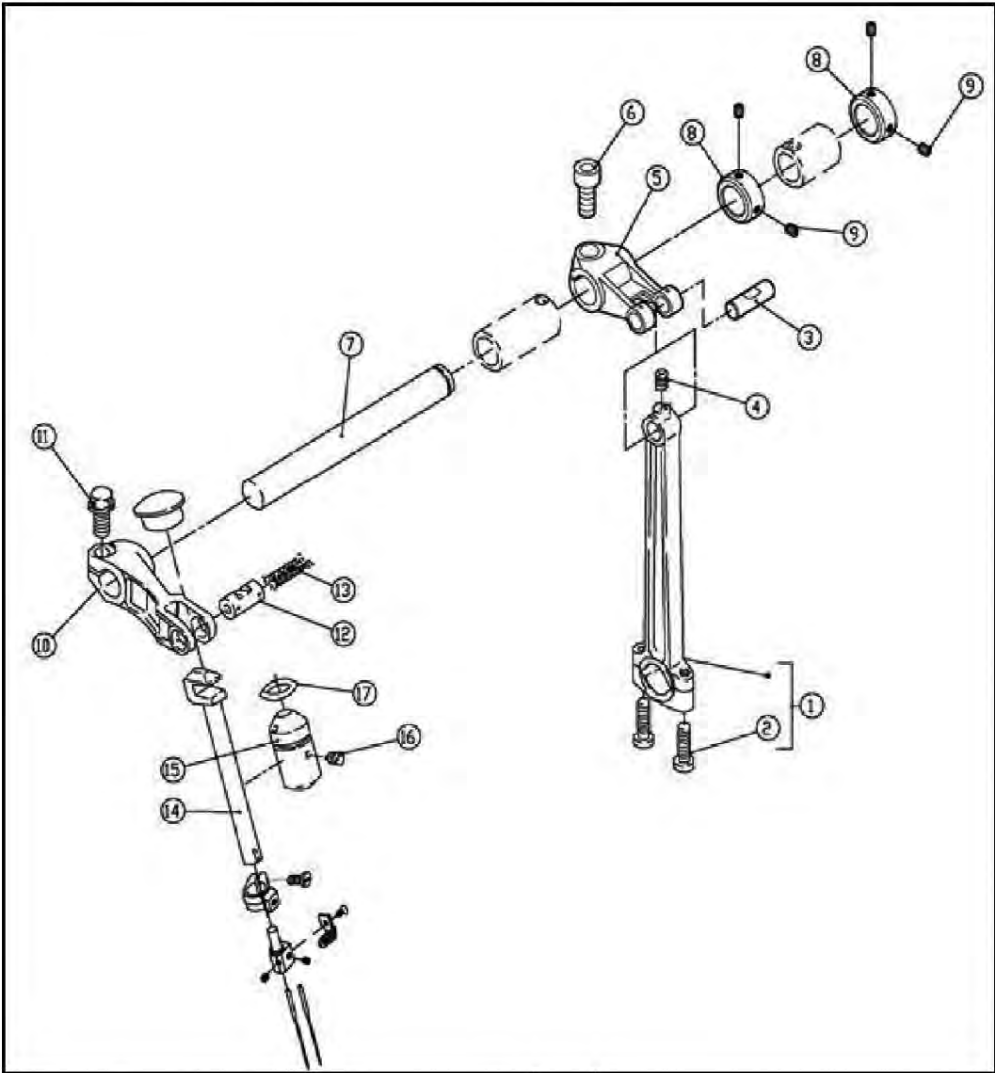

9. Needle Drive Mechanism (one)

NO.	JIN CODE	NAME	Qty		
			three	four	five
1	JINBF889271000-92	Connection	1	1	1
2	JINBF2002040103	Screw	2	2	2
3	JINBF800271001	Pin	1	1	1
4	JINBF8004538	Screw	1	1	1
5	JINBF889271002-92	Crank	1	1	1
6	JINBF80045331	Screw	1	1	1
7	JINBFX5271003A	Shaft	1	1	1
8	JINBFX5240308A	Collar	2	2	2
9	JINBF310164554	Screw	4	4	4
10	JINBF889271004	Lever	1	1	1
11	JINBF8007150	Screw	1	1	1
12	JINBF889271022A91	Shaft	1	1	1
13	JINBF889202177	Oil wick	1	1	1
14	JINBF889271005A	Needle Bar	1	1	1
15	JINBF889271005B	Bushing	1	1	1
16	JINBF310164546	Screw	1	1	1
17	JINBF889201022	O Ring	1	1	1