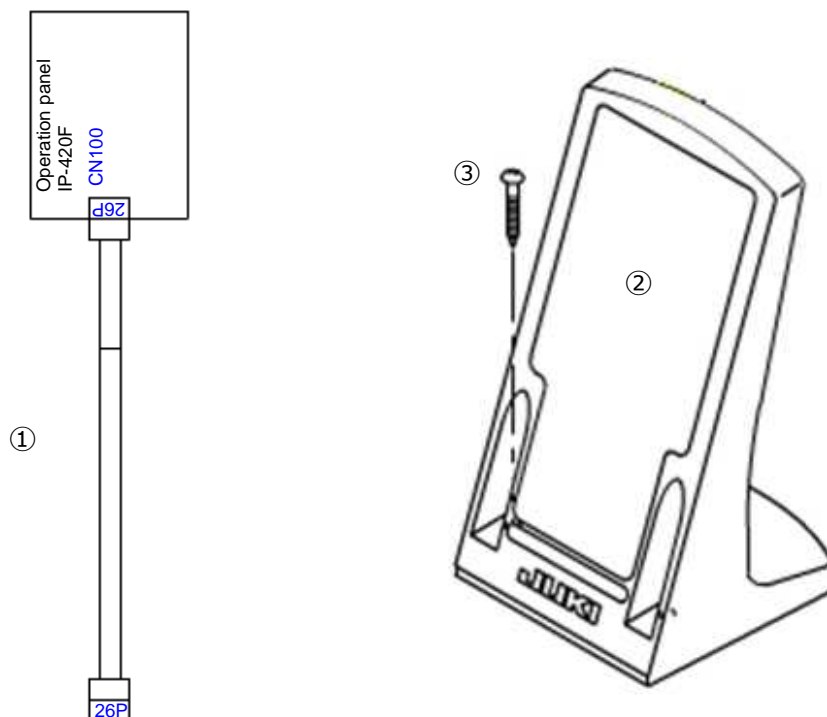

## Note when additionally purchasing IP-420

【Models subject to】

•LK-1900A series / LK-1900B series

【Description】

•When purchasing an IP-420 assembly (40181848) for any of the target machines shown above, it is necessary to order also the following parts.

No.	Part number	Part name
①	40065566	PANEL CABLE D ASM
②	40035024	OPEARATION BOX FIXED PLATE (B) ASM
③	SK3413201SE	WOOD SCREW D=4.1 L=32 (2 pieces used)

【Appearance】

Contact:

JUKI CORPORATION Customer Business Company